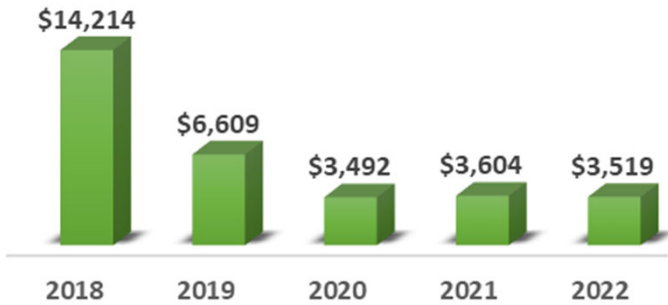

Class of 2018 Historical Data

Class of 2018 Giving Totals

Average: \$6,288

Median: \$3,604

This includes any gift donated within the calendar year.

Class of 2018 Giving Participation

Average: 24%

Median: 14%

This includes anyone from the class who donated within the calendar year.

Previous 5th Reunions Historical Data

Previous 5th Reunion Cycle

Average: \$69,952

Median: \$27,117

This includes any gift donated within the calendar year by that specific class.