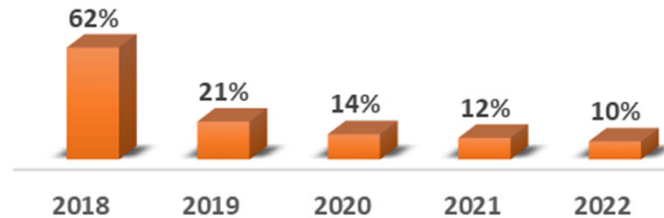

Class of 2018 Historical Data

Class of 2018 Giving Totals

Average: \$6,288

Median: \$3,604

This includes any gift donated within the calendar year.

Class of 2018 Giving Participation

Average: 24%

Median: 14%

This includes anyone from the class who donated within the calendar year.

Previous 5th Reunions Historical Data

Previous 5th Reunion Cycle

Average: \$69,952

Median: \$27,117

This includes any gift donated within the calendar year by that specific class.