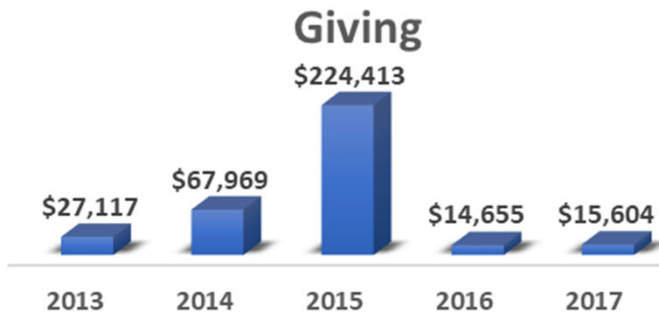

Class of 2018 Historical Data

Class of 2018 Giving Totals

Average: \$6,288

Median: \$3,604

This includes any gift donated within the calendar year.

Class of 2018 Giving Participation

Average: 24%

Median: 14%

This includes anyone from the class who donated within the calendar year.

Previous 5th Reunions Historical Data

Previous 5th Reunion Cycle

Average: \$69,952

Median: \$27,117

This includes any gift donated within the calendar year by that specific class.