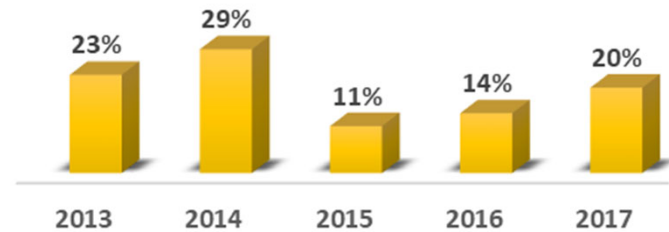

Class of 2018 Historical Data

Class of 2018 Giving Totals

Average: \$6,288

Median: \$3,604

This includes any gift donated within the calendar year.

Class of 2018 Giving Participation

Average: 24%

Median: 14%

This includes anyone from the class who donated within the calendar year.

Previous 5th Reunions Historical Data

Previous 5th Reunion Cycle

Average: \$69,952

Median: \$27,117

This includes any gift donated within the calendar year by that specific class.

Previous 5th Reunion Cycle

Average: 19%

Median: 20%

This includes anyone from the classes above who donated within the calendar year.