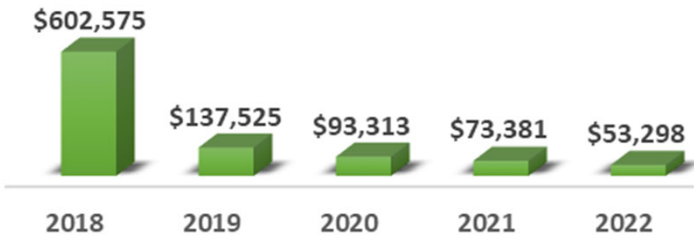

Class of 1978 Historical Data

Class of 1978 Giving Totals

Average: \$192,018

Median: \$93,313

This includes any gift donated within the calendar year.

Class of 1978 Giving Participation

Average: 22%

Median: 21%

This includes anyone from the class who donated within the calendar year.

Previous 45th Reunions Historical Data

Previous 45th Reunion Cycle Giving

Average: \$192,127

Median: \$237,276

This includes any gift donated within the calendar year by that specific class.