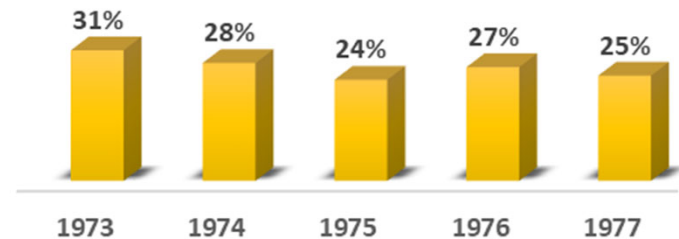

This includes anyone from the class who donated within the calendar year.

Previous 45th Reunions Historical Data

Previous 45th Reunion Cycle Giving

Average: \$192,127

Median: \$237,276

This includes any gift donated within the calendar year by that specific class.

Previous 45th Reunion Cycle Participation

Average: 27%

Median: 27%

This includes anyone from the classes above who donated within the calendar year.