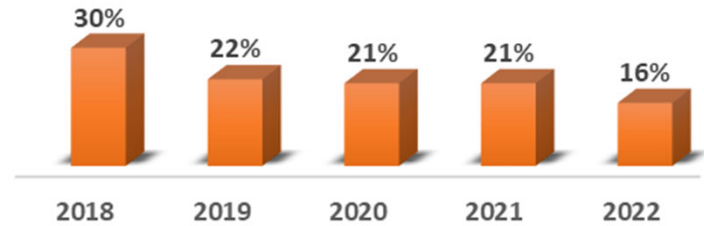

Class of 1978 Historical Data

Class of 1978 Giving Totals

Average: \$192,018

Median: \$93,313

This includes any gift donated within the calendar year.

Class of 1978 Giving Participation

Average: 22%

Median: 21%

This includes anyone from the class who donated within the calendar year.

Previous 45th Reunions Historical Data

Previous 45th Reunion Cycle Giving

Average: \$192,127

Median: \$237,276

This includes any gift donated within the calendar year by that specific class.