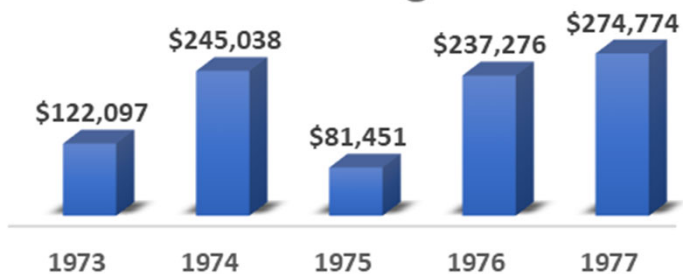

Class of 1978 Historical Data

Class of 1978 Giving Totals

Average: \$192,018

Median: \$93,313

This includes any gift donated within the calendar year.

Class of 1978 Giving Participation

Average: 22%

Median: 21%

This includes anyone from the class who donated within the calendar year.

Previous 45th Reunions Historical Data

Previous 45th Reunion Cycle Giving

Average: \$192,127

Median: \$237,276

This includes any gift donated within the calendar year by that specific class.