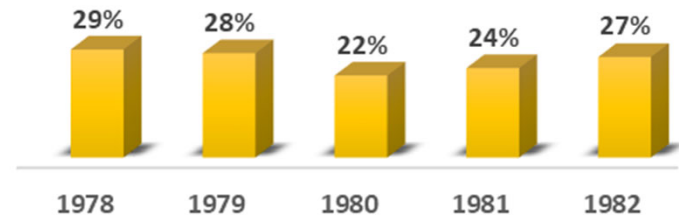

Class of 1983 Historical Data

Class of 1983 Giving Totals

Average: \$280,203
Median: \$345,188

This includes any gift donated within the calendar year.

Class of 1983 Giving Participation

Average: 19%
Median: 17%

This includes anyone from the class who donated within the calendar year.

Previous 40th Reunions Historical Data

Previous 40th Reunion Cycle Giving

Average: \$733,184
Median: \$765,546

This includes any gift donated within the calendar year by that specific class.

Previous 40th Reunion Cycle Participation

Average: 26%
Median: 26%

This includes anyone from the classes above who donated within the calendar year.