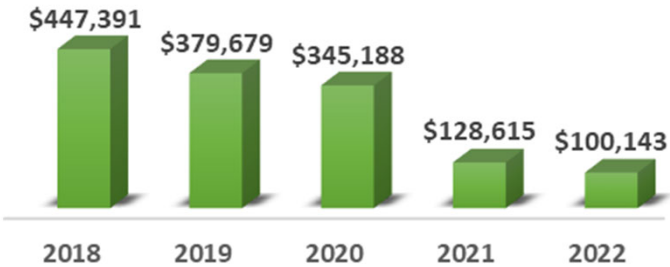

Class of 1983 Historical Data

Class of 1983 Giving Totals

Average: \$280,203
Median: \$345,188

This includes any gift donated within the calendar year.

Class of 1983 Giving Participation

Average: 19%
Median: 17%

This includes anyone from the class who donated within the calendar year.

Previous 40th Reunions Historical Data

Previous 40th Reunion Cycle Giving

Average: \$733,184
Median: \$765,546

This includes any gift donated within the calendar year by that specific class.