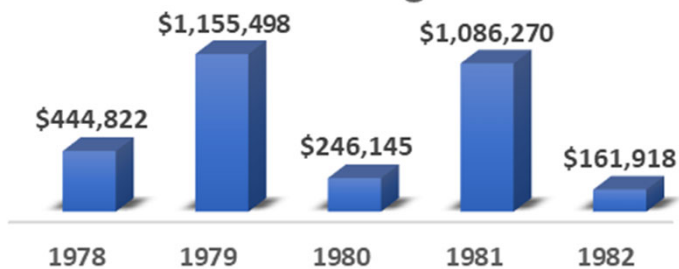

Class of 1983 Historical Data

Class of 1983 Giving Totals

Average: \$280,203
Median: \$345,188

This includes any gift donated within the calendar year.

Class of 1983 Giving Participation

Average: 19%
Median: 17%

This includes anyone from the class who donated within the calendar year.

Previous 40th Reunions Historical Data

Previous 40th Reunion Cycle Giving

Average: \$733,184
Median: \$765,546

This includes any gift donated within the calendar year by that specific class.