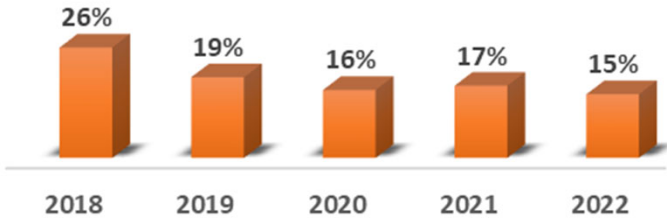

Class of 1983 Historical Data

Class of 1983 Giving Totals

Average: \$280,203
Median: \$345,188

This includes any gift donated within the calendar year.

Class of 1983 Giving Participation

Average: 19%
Median: 17%

This includes anyone from the class who donated within the calendar year.

Previous 40th Reunions Historical Data

Previous 40th Reunion Cycle Giving

Average: \$733,184
Median: \$765,546

This includes any gift donated within the calendar year by that specific class.