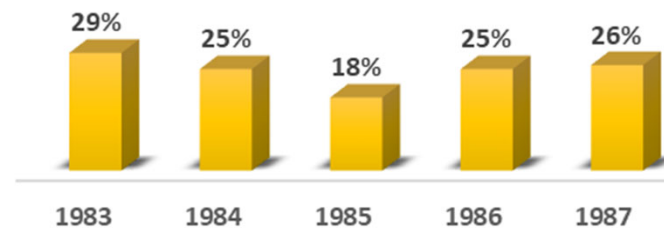

Class of 1988 Historical Data

Class of 1988 Giving Totals

Average: \$161,247
Median: \$121,671

This includes any gift donated within the calendar year.

Class of 1988 Giving Participation

Average: 19%
Median: 17%

This includes anyone from the class who donated within the calendar year.

Previous 35th Reunions Historical Data

Previous 35th Reunion Cycle Giving

Average: \$400,847

Median: \$418,729

This includes any gift donated within the calendar year by that specific class.

Previous 35th Reunion Cycle Participation

Average: 25%

Median: 25%

This includes anyone from the classes above who donated within the calendar year.