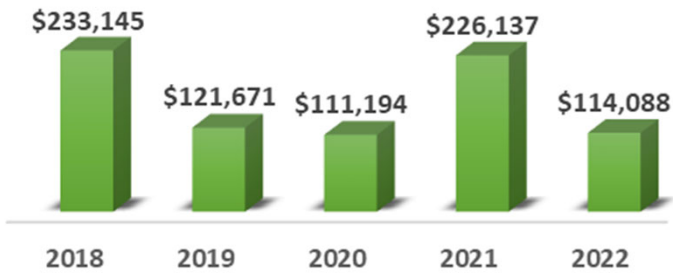

Class of 1988 Historical Data

Class of 1988 Giving Totals

Average: \$161,247
Median: \$121,671

This includes any gift donated within the calendar year.

Class of 1988 Giving Participation

Average: 19%
Median: 17%

This includes anyone from the class who donated within the calendar year.

Previous 35th Reunions Historical Data

Previous 35th Reunion Cycle Giving

Average: \$400,847

Median: \$418,729

This includes any gift donated within the calendar year by that specific class.