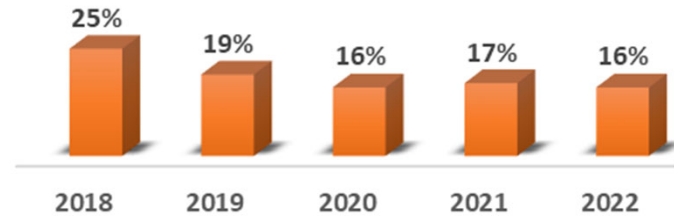

Class of 1988 Historical Data

Class of 1988 Giving Totals

Average: \$161,247
Median: \$121,671

This includes any gift donated within the calendar year.

Class of 1988 Giving Participation

Average: 19%
Median: 17%

This includes anyone from the class who donated within the calendar year.

Previous 35th Reunions Historical Data

Previous 35th Reunion Cycle Giving

Average: \$400,847

Median: \$418,729

This includes any gift donated within the calendar year by that specific class.