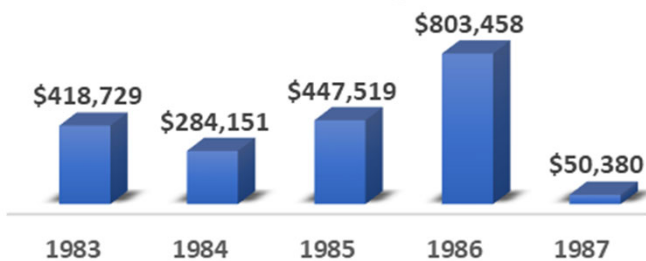

Class of 1988 Historical Data

Class of 1988 Giving Totals

Average: \$161,247
Median: \$121,671

This includes any gift donated within the calendar year.

Class of 1988 Giving Participation

Average: 19%
Median: 17%

This includes anyone from the class who donated within the calendar year.

Previous 35th Reunions Historical Data

Previous 35th Reunion Cycle Giving

Average: \$400,847

Median: \$418,729

This includes any gift donated within the calendar year by that specific class.