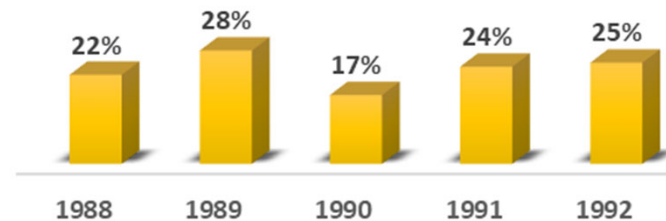

Class of 1993 Historical Data

Class of 1993 Giving Totals

Average: \$68,939

Median: \$65,130

This includes any gift donated within the calendar year.

Class of 1993 Giving Participation

Average: 14%

Median: 14%

This includes anyone from the class who donated within the calendar year.

Previous 30th Reunions Historical Data

Previous 30th Reunion Cycle Giving

Average: \$687,153
Median: \$568,283

This includes any gift donated within the calendar year by that specific class.

Previous 30th Reunion Cycle Participation

Average: 23%
Median: 24%

This includes anyone from the classes above who donated within the calendar year.