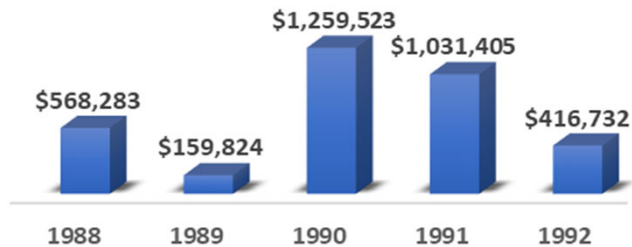

Class of 1993 Historical Data

Class of 1993 Giving Totals

Average: \$68,939

Median: \$65,130

This includes any gift donated within the calendar year.

Class of 1993 Giving Participation

Average: 14%

Median: 14%

This includes anyone from the class who donated within the calendar year.

Previous 30th Reunions Historical Data

Previous 30th Reunion Cycle Giving

Average: \$687,153
Median: \$568,283

This includes any gift donated within the calendar year by that specific class.