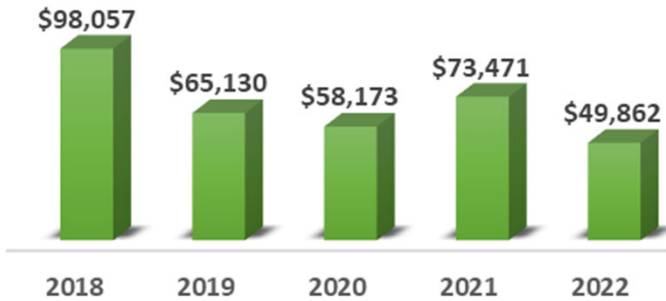

Class of 1993 Historical Data

Class of 1993 Giving Totals

Average: \$68,939

Median: \$65,130

This includes any gift donated within the calendar year.

Class of 1993 Giving Participation

Average: 14%

Median: 14%

This includes anyone from the class who donated within the calendar year.

Previous 30th Reunions Historical Data

Previous 30th Reunion Cycle Giving

Average: \$687,153
Median: \$568,283

This includes any gift donated within the calendar year by that specific class.