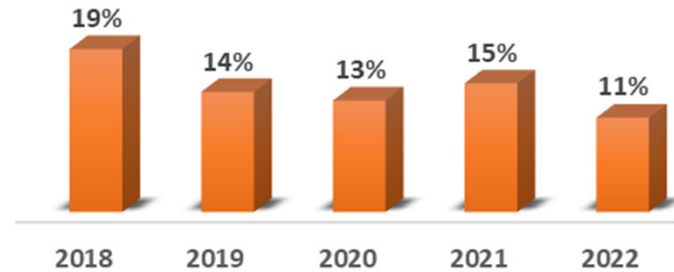

Class of 1993 Historical Data

Class of 1993 Giving Totals

Average: \$68,939

Median: \$65,130

This includes any gift donated within the calendar year.

Class of 1993 Giving Participation

Average: 14%

Median: 14%

This includes anyone from the class who donated within the calendar year.

Previous 30th Reunions Historical Data

Previous 30th Reunion Cycle Giving

Average: \$687,153
Median: \$568,283

This includes any gift donated within the calendar year by that specific class.