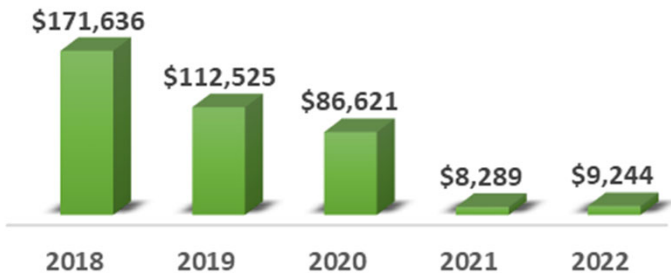

# Class of 2008 Historical Data

### Class of 2008 Giving Totals

**Average: \$77,663**  
**Median: \$86,621**

This includes any gift donated within the calendar year.