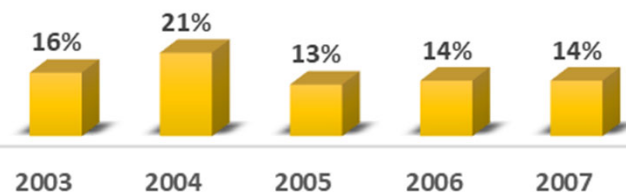

Previous 15th Reunion Cycle Participation

Average: 16%
Median: 14%

This includes anyone from the classes above who donated within the calendar year.