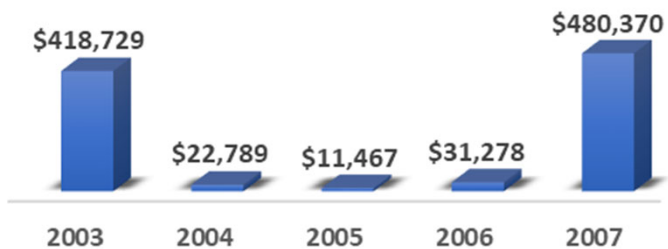

Previous 15th Reunions Historical Data

Previous 15th Reunion Cycle Giving

Average: $192,927
Median: $31,278

This includes any gift donated within the calendar year by that specific class.