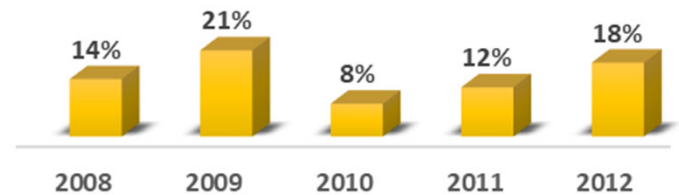

Class of 2013 Historical Data

Class of 2013 Giving Totals

Average: \$132,590

Median: \$27,492

This includes any gift donated within the calendar year.

Class of 2013 Giving Participation

Average: 13%

Median: 12%

This includes anyone from the class who donated within the calendar year.

Previous 10th Reunions Historical Data

Previous 10th Reunion Cycle Giving

Average: \$61,689

Median: \$26,202

This includes any gift donated within the calendar year by that specific class.

Previous 10th Reunion Cycle Participation

Average: 15%

Median: 14%

This includes anyone from the classes above who donated within the calendar year.