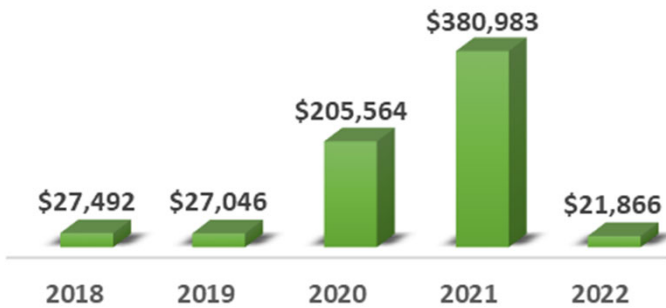

Class of 2013 Historical Data

Class of 2013 Giving Totals

Average: \$132,590

Median: \$27,492

This includes any gift donated within the calendar year.

Class of 2013 Giving Participation

Average: 13%

Median: 12%

This includes anyone from the class who donated within the calendar year.

Previous 10th Reunions Historical Data

Previous 10th Reunion Cycle Giving

Average: \$61,689

Median: \$26,202

This includes any gift donated within the calendar year by that specific class.