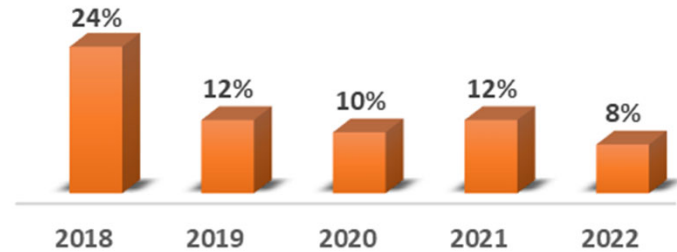

Class of 2013 Historical Data

Class of 2013 Giving Totals

Average: \$132,590

Median: \$27,492

This includes any gift donated within the calendar year.

Class of 2013 Giving Participation

Average: 13%

Median: 12%

This includes anyone from the class who donated within the calendar year.

Previous 10th Reunions Historical Data

Previous 10th Reunion Cycle Giving

Average: \$61,689

Median: \$26,202

This includes any gift donated within the calendar year by that specific class.