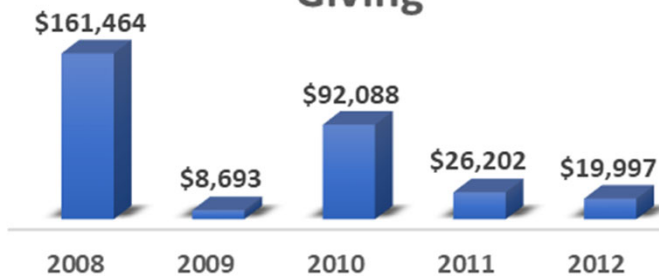

Class of 2013 Historical Data

Class of 2013 Giving Totals

Average: \$132,590

Median: \$27,492

This includes any gift donated within the calendar year.

Class of 2013 Giving Participation

Average: 13%

Median: 12%

This includes anyone from the class who donated within the calendar year.

Previous 10th Reunions Historical Data

Previous 10th Reunion Cycle Giving

Average: \$61,689

Median: \$26,202

This includes any gift donated within the calendar year by that specific class.