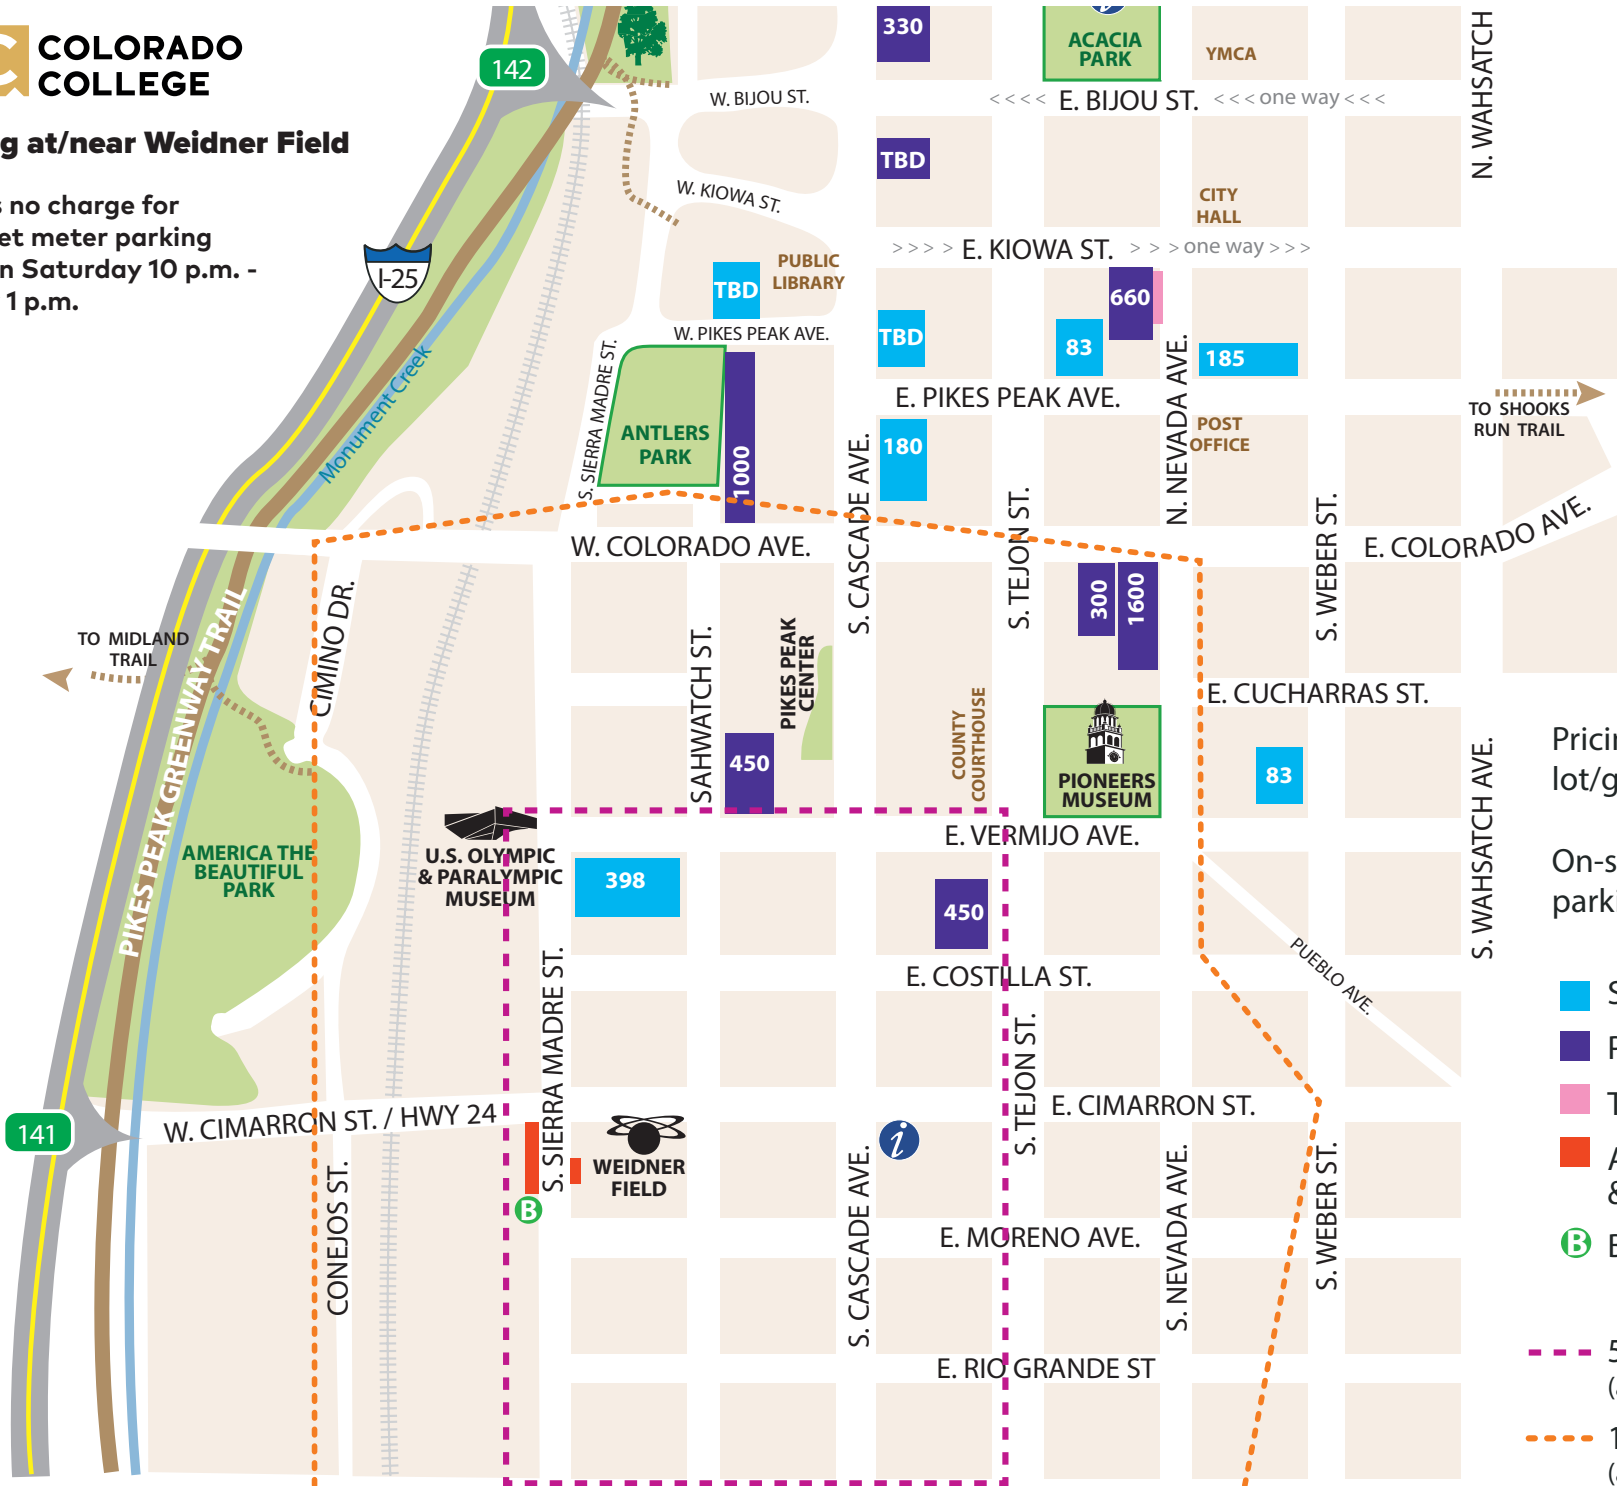

Parking at/near Weidner Field

There is no charge for on-street meter parking between Saturday 10 p.m. - Sunday 1 p.m.

Pricing varies by lot/garage.

On-street metered parking available.

- Surface parking
- Parking garage
- Transit Hub
- ADA Parking & entrance
- B Bike valet

- 5-min walk (approximate)
- 10-min walk (approximate)