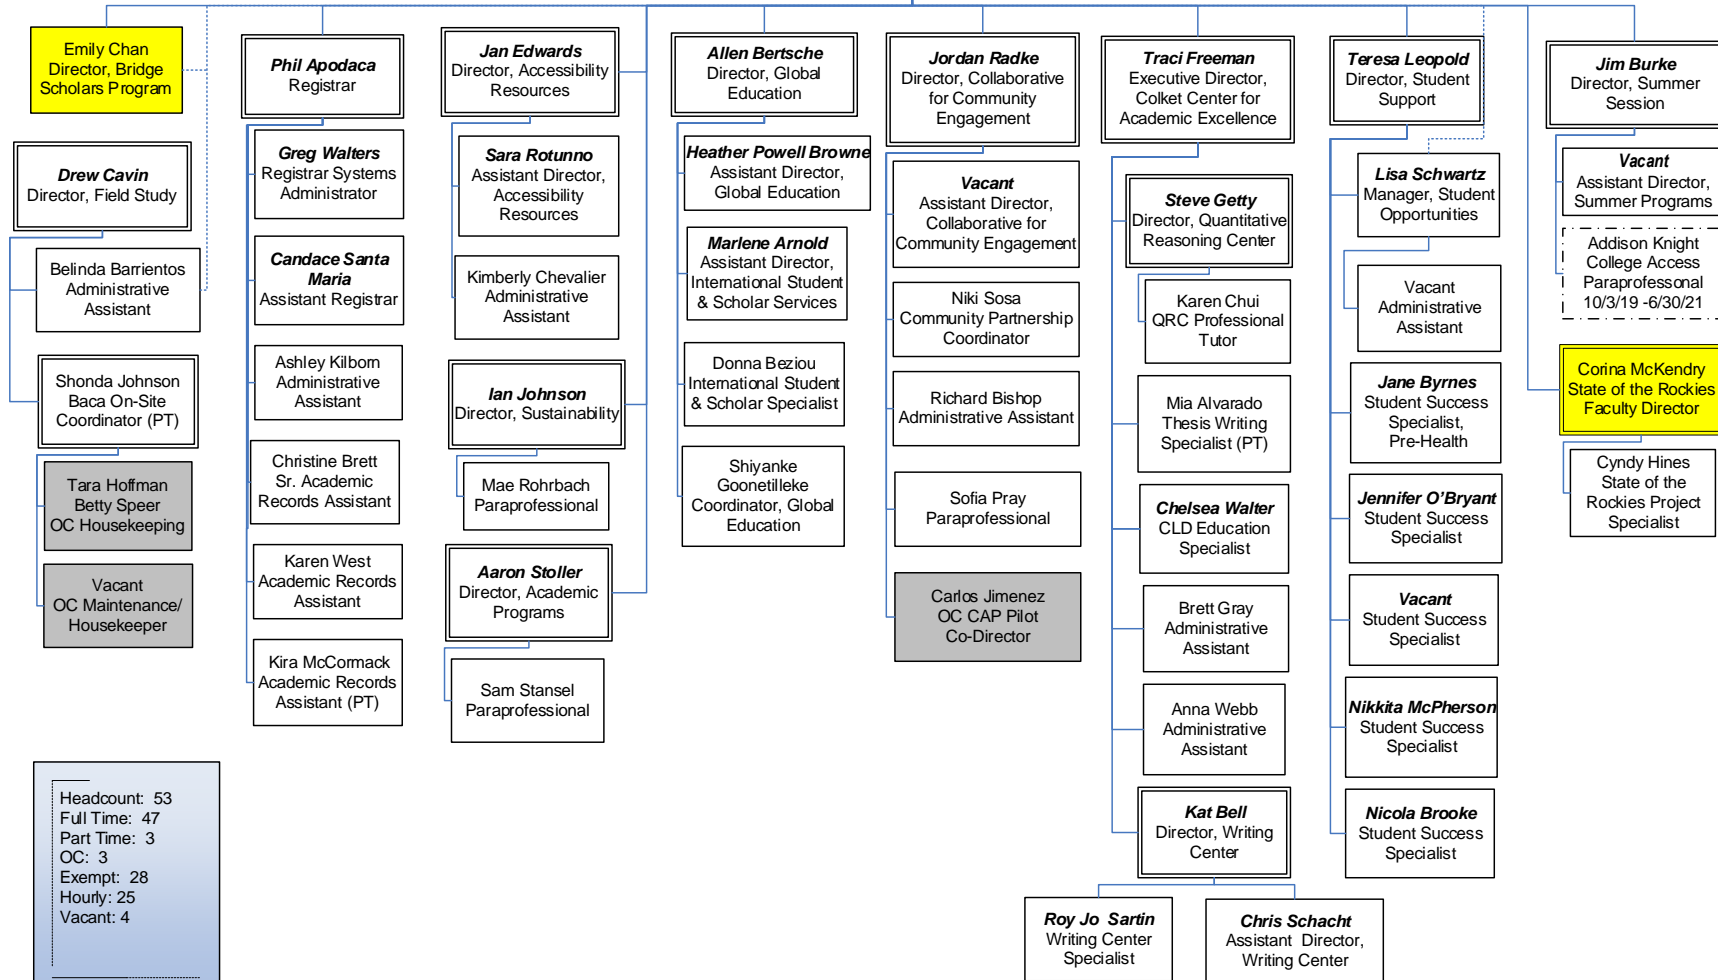

Academic Administration II

September 1, 2020

Pedro de Araujo
Vice Provost

Karen Lee Smith
Executive Assistant

*Total Positions (including vacant) = 47 FT + 3 PT

Headcount: 53
Full Time: 47
Part Time: 3
OC: 3
Exempt: 28
Hourly: 25
Vacant: 4