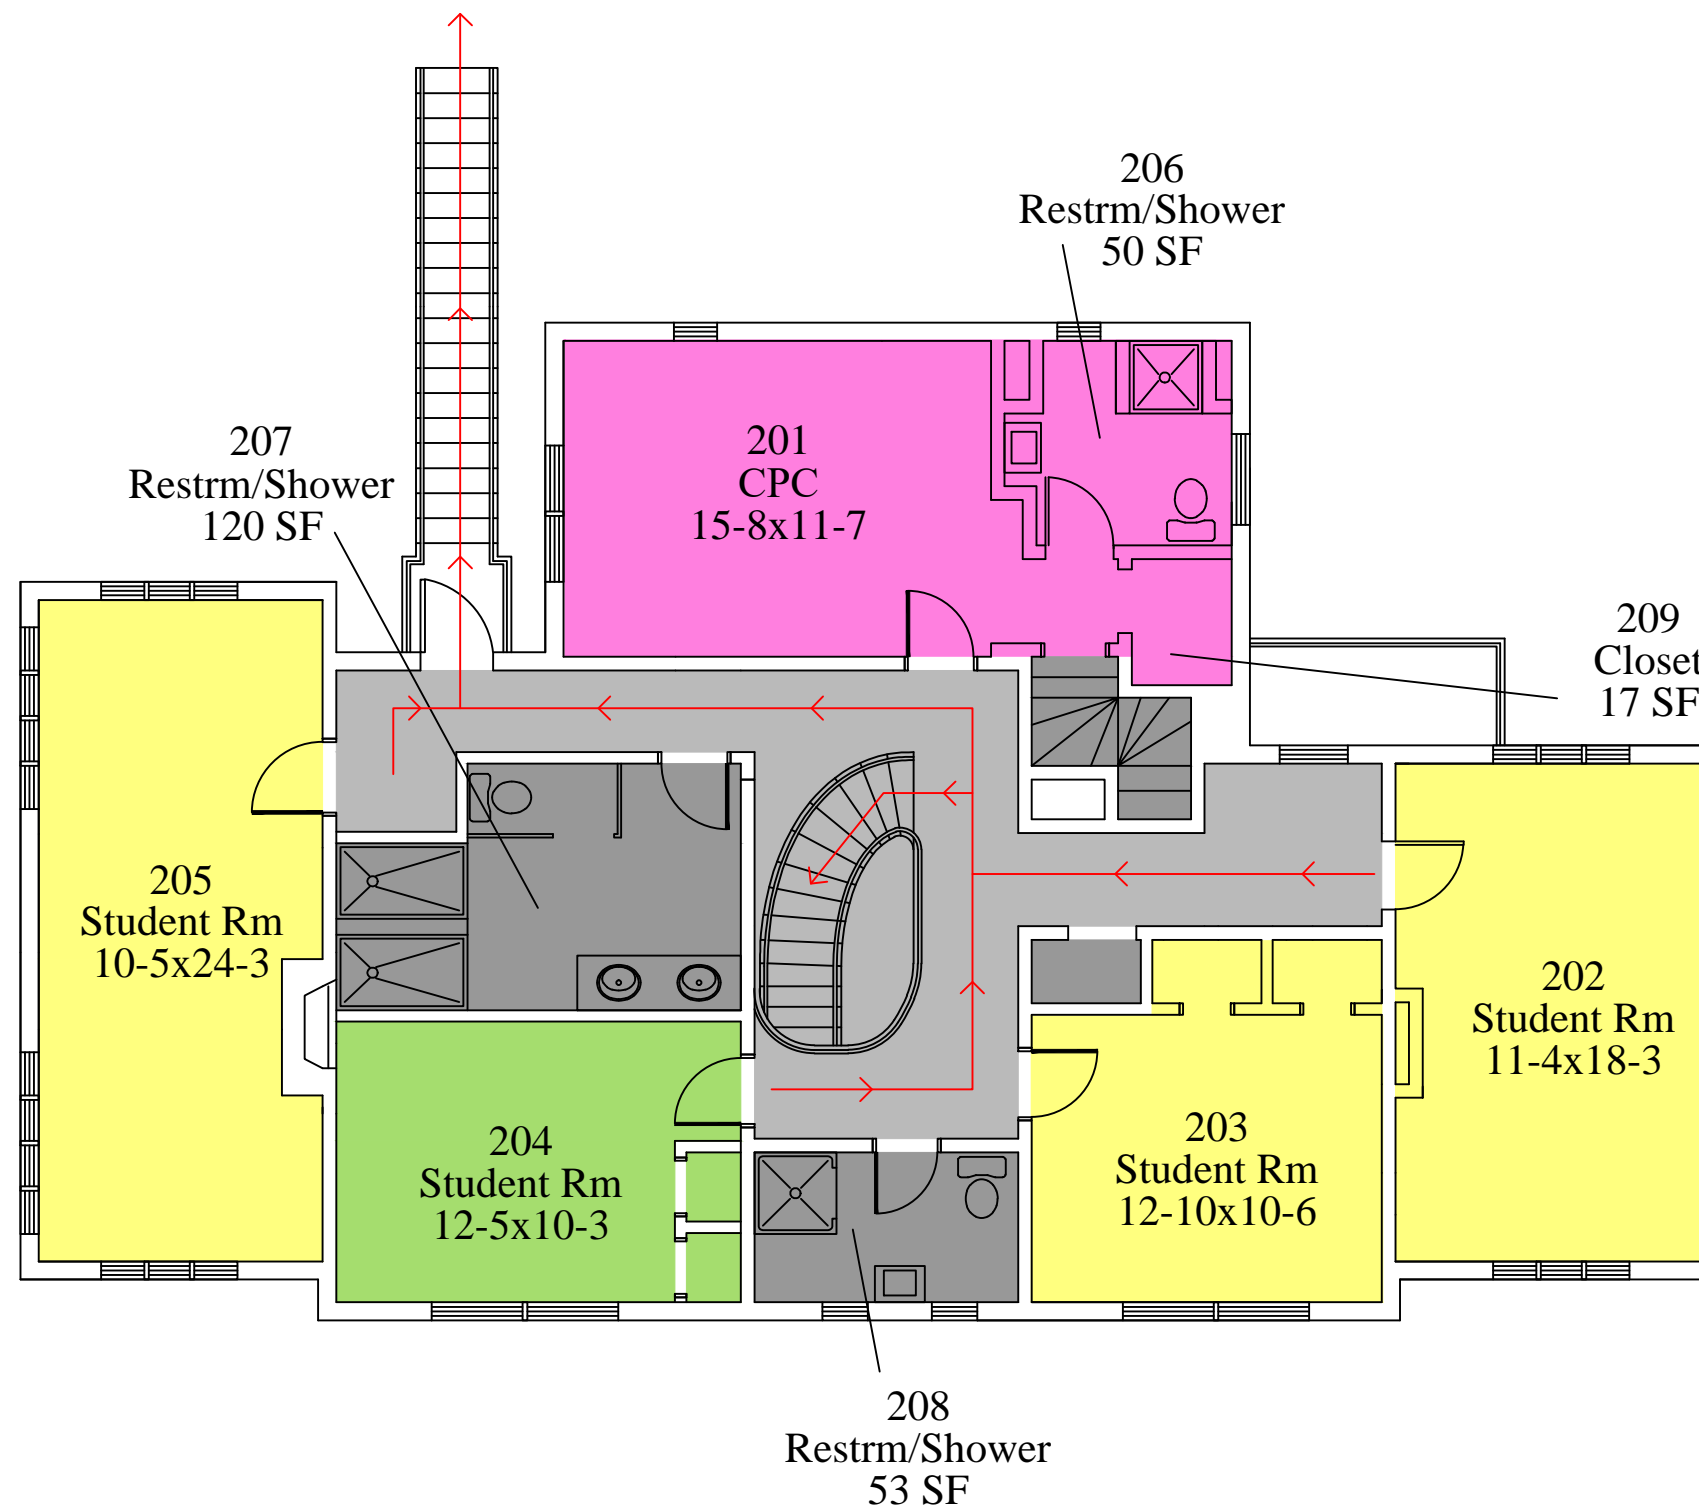

Residential Housing Legend

- Cultural Program Coordinator
- Single
- Double
- Commons Areas
- Building Support
- Circulation
- ← Emergency Egress

Haskell House - Second Floor

03.25.2015
Not to Scale