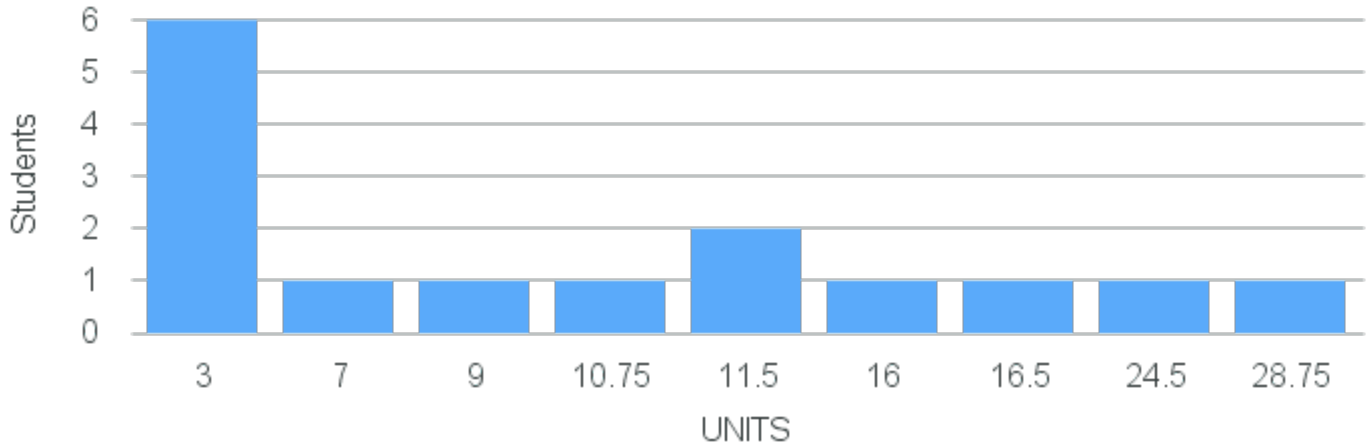

Course Placement Distribution for Spring 2024

CRN: 24827

Course ID: EV145
8811

Cross List:

Limit: 25

Environment and Society

Demand: 15

Reserved: 6

Waitlisted:

Department: Environmental Science

Distribution by Units

Term	Block(s)	CRN	Course ID	See Also	Course Limit	Reserved	Unit Count	Units
Spring 2024	8	24827	EV145 8811		25	6	1	28.75
Spring 2024	8	24827	EV145 8811		25	6	1	24.5
Spring 2024	8	24827	EV145 8811		25	6	1	16.5
Spring 2024	8	24827	EV145 8811		25	6	1	16
Spring 2024	8	24827	EV145 8811		25	6	2	11.5
Spring 2024	8	24827	EV145 8811		25	6	1	10.75
Spring 2024	8	24827	EV145 8811		25	6	1	9
Spring 2024	8	24827	EV145 8811		25	6	1	7
Spring 2024	8	24827	EV145 8811		25	6	6	3