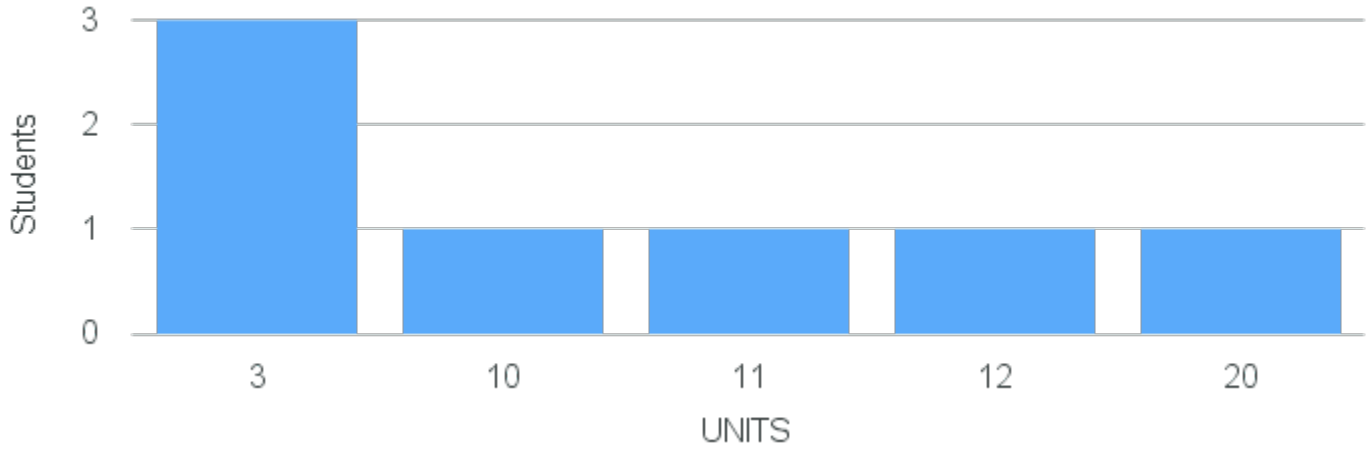

CRN: 25611

Course ID: HK114
7711

Cross List:

Limit: 25

Advanced EMT

Demand: 7
Reserved: 0
Waitlisted:

Department: Human Biology and
Kinesiology

Distribution by Units