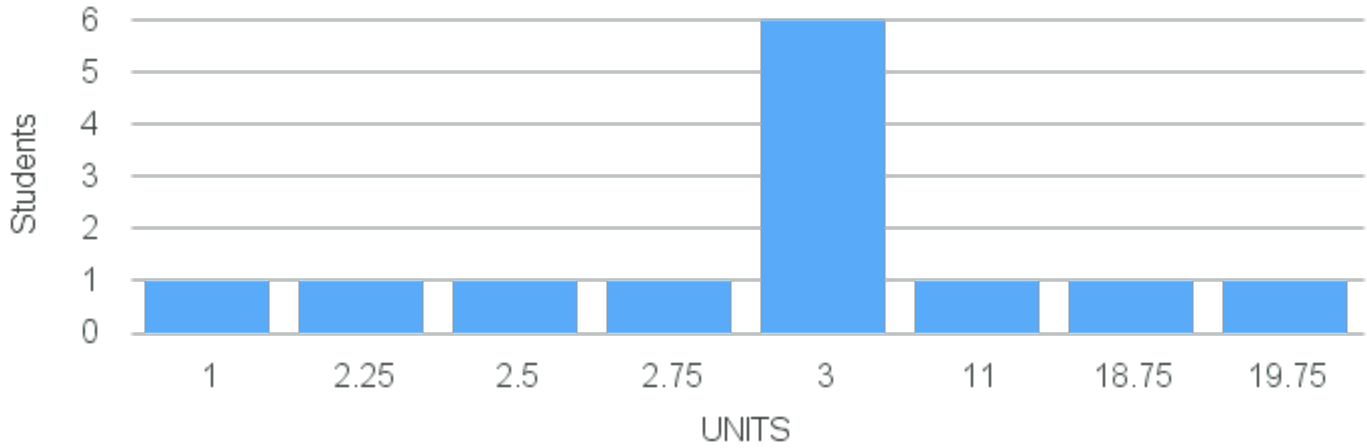

Course Placement Distribution for Spring 2024

CRN: 25366

Course ID: PY100
5511

Cross List:

Limit: 25

Introduction to Psychology: Bases of Behavior

Demand: 13
Reserved: 10
Waitlisted:

Department: Psychology

Distribution by Units

Term	Block(s)	CRN	Course ID	See Also	Course Limit	Reserved	Unit Count	Units
Spring 2024	5	25366	PY100 5511		25	10	1	19.75
Spring 2024	5	25366	PY100 5511		25	10	1	18.75
Spring 2024	5	25366	PY100 5511		25	10	1	11
Spring 2024	5	25366	PY100 5511		25	10	6	3
Spring 2024	5	25366	PY100 5511		25	10	1	2.75
Spring 2024	5	25366	PY100 5511		25	10	1	2.5
Spring 2024	5	25366	PY100 5511		25	10	1	2.25
Spring 2024	5	25366	PY100 5511		25	10	1	1