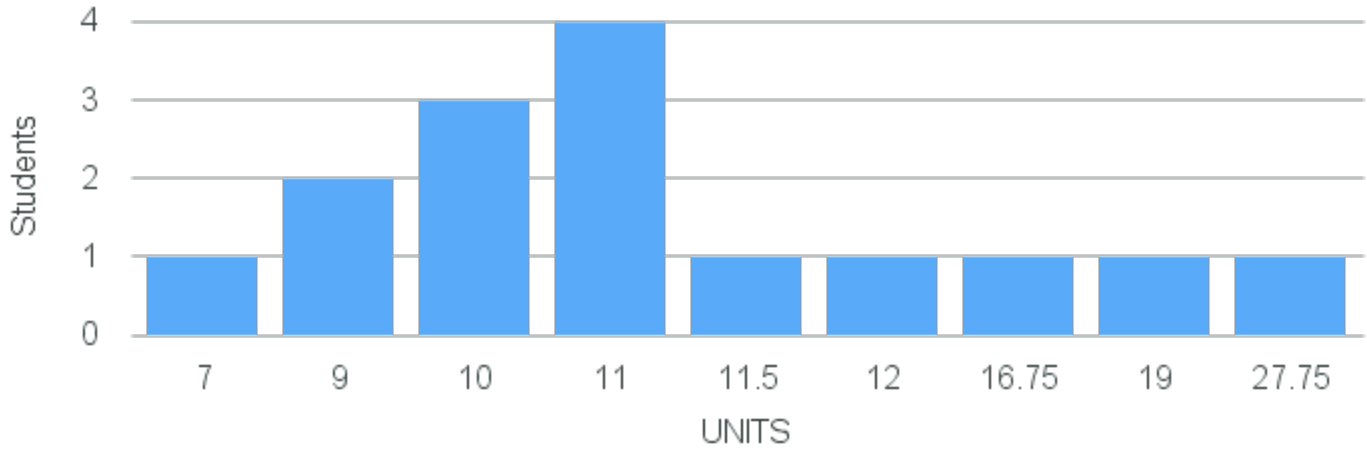

Course Placement Distribution for Spring 2024

CRN: 25363

Course ID: BU329
8811

Cross List:

Limit: 25

Business Organization and Management

Demand: 15

Reserved: 0

Waitlisted:

Department: Economics & Business

Distribution by Units

Term	Block(s)	CRN	Course ID	See Also	Course Limit	Reserved	Unit Count	Units
Spring 2024	8	25363	BU329 8811		25	0	1	27.75
Spring 2024	8	25363	BU329 8811		25	0	1	19
Spring 2024	8	25363	BU329 8811		25	0	1	16.75
Spring 2024	8	25363	BU329 8811		25	0	1	12
Spring 2024	8	25363	BU329 8811		25	0	1	11.5
Spring 2024	8	25363	BU329 8811		25	0	4	11
Spring 2024	8	25363	BU329 8811		25	0	3	10
Spring 2024	8	25363	BU329 8811		25	0	2	9
Spring 2024	8	25363	BU329 8811		25	0	1	7