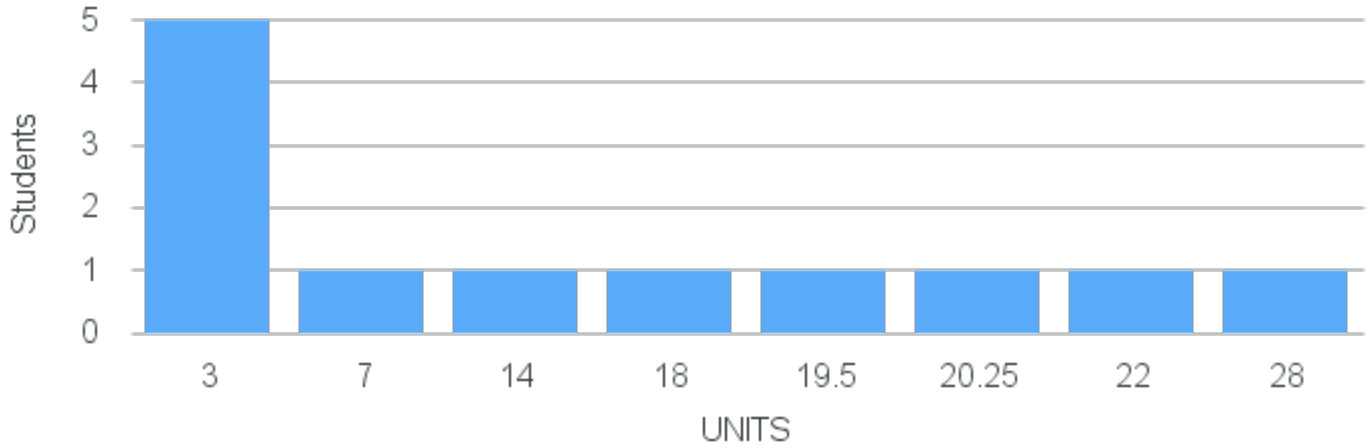

Course Placement Distribution for Spring 2024

CRN: 24619

Course ID: AN220
6611

Cross List:

Limit: 25

Doing Archaeology

Demand: 12

Reserved: 0

Waitlisted:

Department: Anthropology

Distribution by Units

Term	Block(s)	CRN	Course ID	See Also	Course Limit	Reserved	Unit Count	Units
Spring 2024	6	24619	AN220 6611		25	0	1	28
Spring 2024	6	24619	AN220 6611		25	0	1	22
Spring 2024	6	24619	AN220 6611		25	0	1	20.25
Spring 2024	6	24619	AN220 6611		25	0	1	19.5
Spring 2024	6	24619	AN220 6611		25	0	1	18
Spring 2024	6	24619	AN220 6611		25	0	1	14
Spring 2024	6	24619	AN220 6611		25	0	1	7
Spring 2024	6	24619	AN220 6611		25	0	5	3