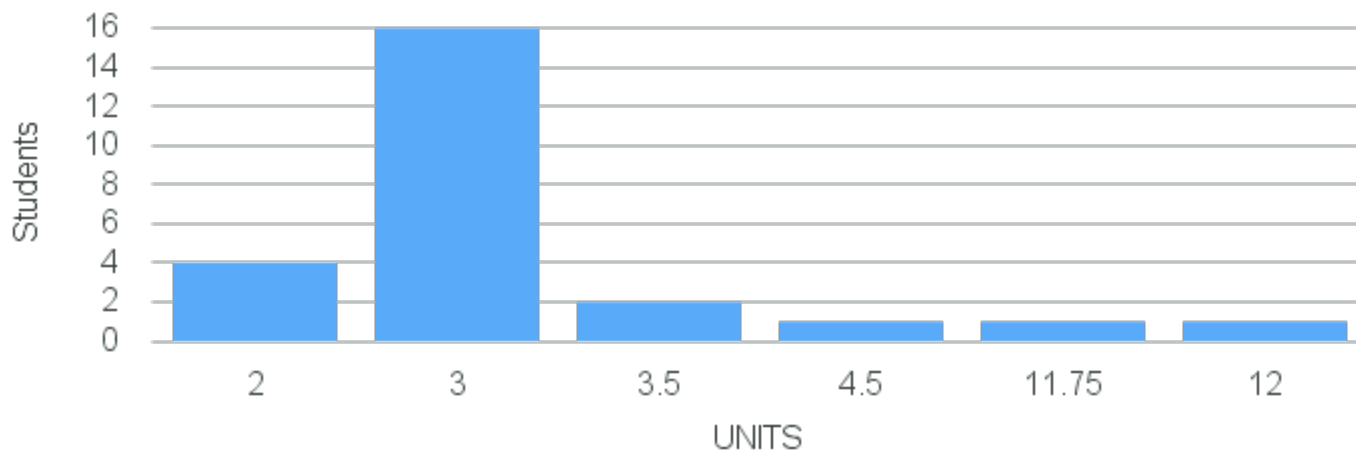

Course Placement Distribution for Spring 2024

CRN: 24861

Course ID: CH107
8811

Cross List:

Limit: 32

General Chemistry I

Demand: 25

Reserved: 0

Waitlisted:

Department: Chemistry & Biochemistry

Distribution by Units

Term	Block(s)	CRN	Course ID	See Also	Course Limit	Reserved	Unit Count	Units
Spring 2024	8	24861	CH107 8811		32	0	1	12
Spring 2024	8	24861	CH107 8811		32	0	1	11.75
Spring 2024	8	24861	CH107 8811		32	0	1	4.5
Spring 2024	8	24861	CH107 8811		32	0	2	3.5
Spring 2024	8	24861	CH107 8811		32	0	16	3
Spring 2024	8	24861	CH107 8811		32	0	4	2