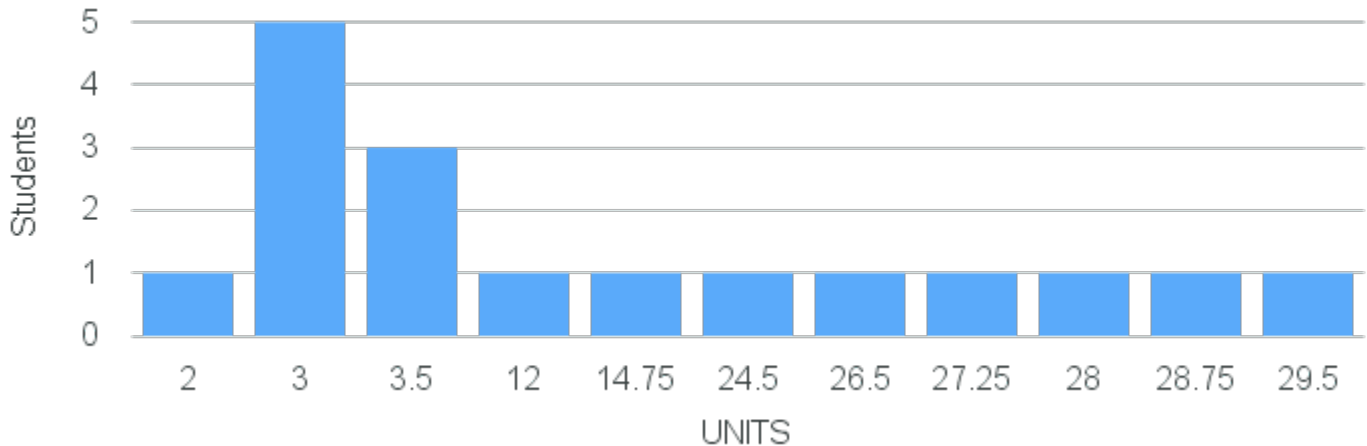

Course Placement Distribution for Spring 2024

CRN: 24499

Course ID: JA101 7811 Cross List: PA102 7811

Limit: 18

Elementary Japanese

Demand: 17

Reserved: 0

Waitlisted:

Department: Chin,Germ,Ital,Japn,Russ St

Distribution by Units

Term	Block(s)	CRN	Course ID	See Also	Course Limit	Reserved	Unit Count	Units
Spring 2024	7-8	24499	JA101 7811	PA102 7811	18	0	1	29.5
Spring 2024	7-8	24499	JA101 7811	PA102 7811	18	0	1	28.75
Spring 2024	7-8	24499	JA101 7811	PA102 7811	18	0	1	28
Spring 2024	7-8	24499	JA101 7811	PA102 7811	18	0	1	27.25
Spring 2024	7-8	24499	JA101 7811	PA102 7811	18	0	1	26.5
Spring 2024	7-8	24499	JA101 7811	PA102 7811	18	0	1	24.5
Spring 2024	7-8	24499	JA101 7811	PA102 7811	18	0	1	14.75
Spring 2024	7-8	24499	JA101 7811	PA102 7811	18	0	1	12
Spring 2024	7-8	24499	JA101 7811	PA102 7811	18	0	3	3.5
Spring 2024	7-8	24499	JA101 7811	PA102 7811	18	0	5	3
Spring 2024	7-8	24499	JA101 7811	PA102 7811	18	0	1	2