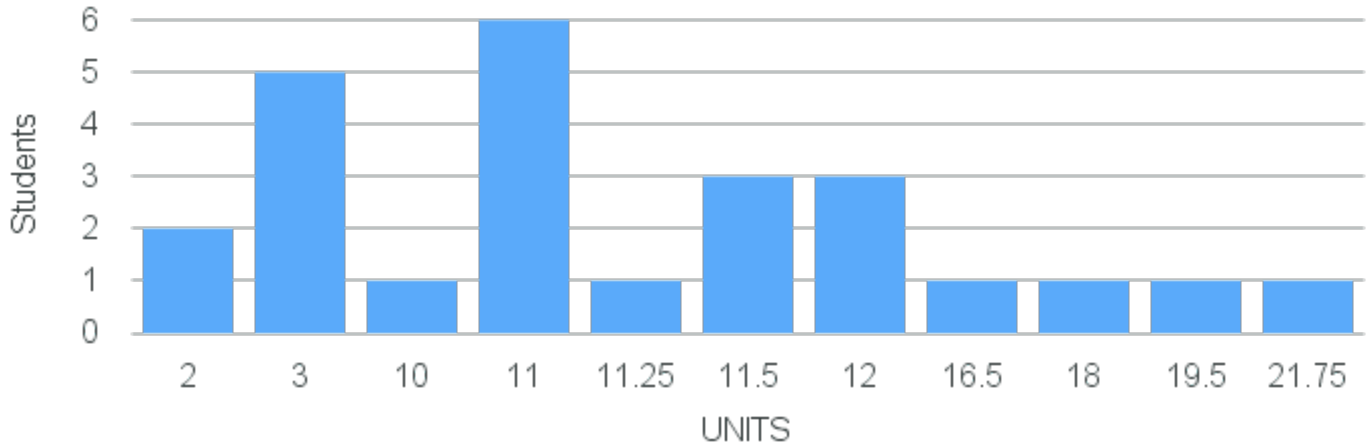

Course Placement Distribution for Spring 2024

CRN: 24775

Course ID: MB131
5511

Cross List:

Limit: 24

Introduction to Molecular and Cellular Biology

Demand: 25

Reserved: 8

Waitlisted: 9

Min Units: 11

Department: Molecular Biology

Distribution by Units

Term	Block(s)	CRN	Course ID	See Also	Course Limit	Reserved	Unit Count	Units
Spring 2024	5	24775	MB131 5511		24	8	1	21.75
Spring 2024	5	24775	MB131 5511		24	8	1	19.5
Spring 2024	5	24775	MB131 5511		24	8	1	18
Spring 2024	5	24775	MB131 5511		24	8	1	16.5
Spring 2024	5	24775	MB131 5511		24	8	3	12
Spring 2024	5	24775	MB131 5511		24	8	3	11.5
Spring 2024	5	24775	MB131 5511		24	8	1	11.25
Spring 2024	5	24775	MB131 5511		24	8	6	11
Spring 2024	5	24775	MB131 5511		24	8	1	10
Spring 2024	5	24775	MB131 5511		24	8	5	3
Spring 2024	5	24775	MB131 5511		24	8	2	2