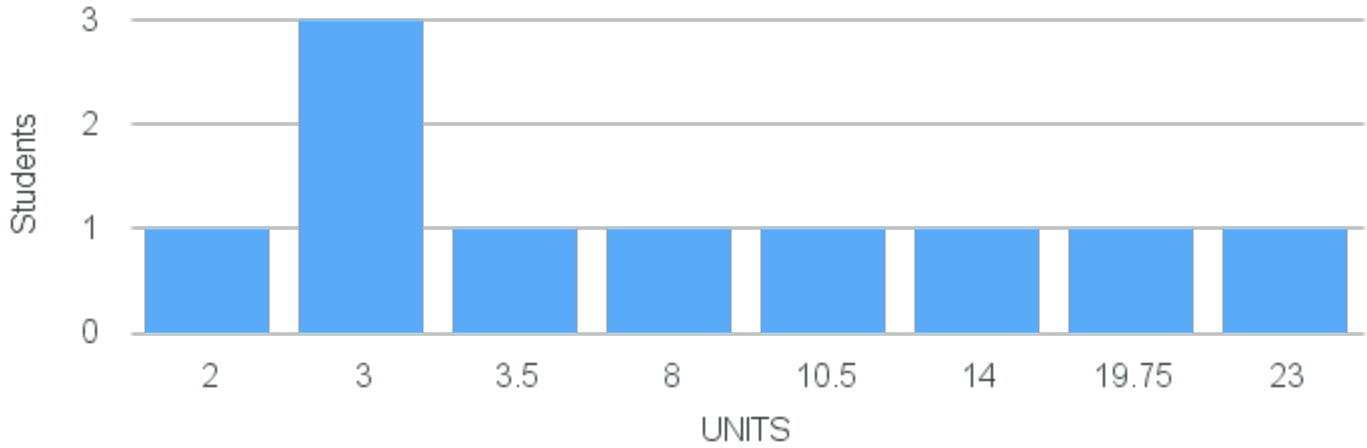

Course Placement Distribution for Spring 2024

CRN: 24576

Course ID: RU102
6611

Cross List:

Limit: 18

Elementary Russian II

Demand: 10

Reserved: 0

Waitlisted:

Department: Chin,Germ,Ital,Japn,Russ St

Distribution by Units

Term	Block(s)	CRN	Course ID	See Also	Course Limit	Reserved	Unit Count	Units
Spring 2024	6	24576	RU102 6611		18	0	1	23
Spring 2024	6	24576	RU102 6611		18	0	1	19.75
Spring 2024	6	24576	RU102 6611		18	0	1	14
Spring 2024	6	24576	RU102 6611		18	0	1	10.5
Spring 2024	6	24576	RU102 6611		18	0	1	8
Spring 2024	6	24576	RU102 6611		18	0	1	3.5
Spring 2024	6	24576	RU102 6611		18	0	3	3
Spring 2024	6	24576	RU102 6611		18	0	1	2