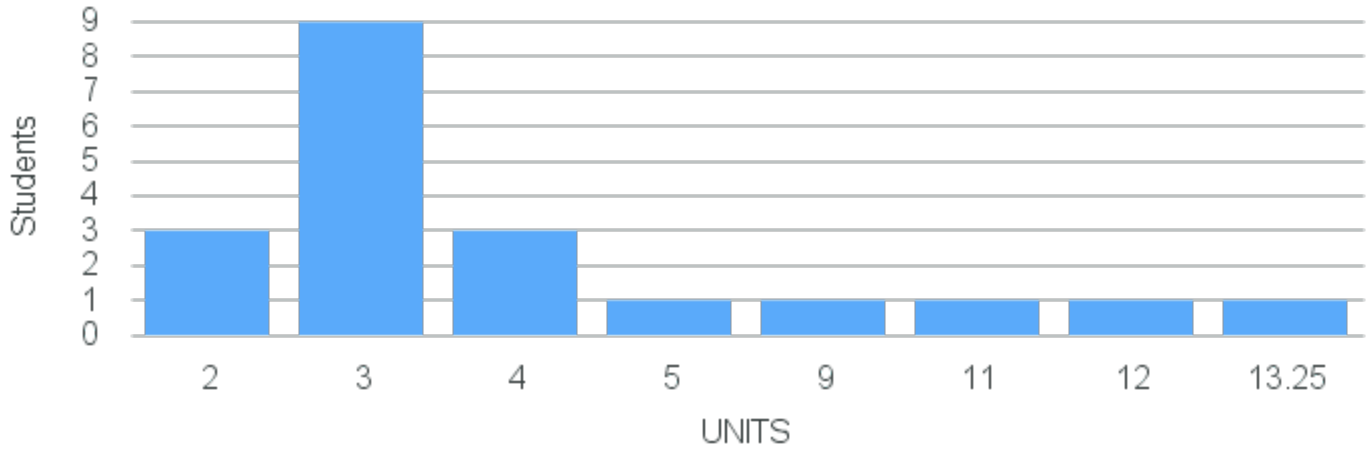

Course Placement Distribution for Spring 2024

CRN: 24669

Course ID: EC102
8811

Cross List:

Limit: 25

Principles of Macroeconomics

Demand: 20

Reserved: 0

Waitlisted:

Department: Economics & Business

Distribution by Units

Term	Block(s)	CRN	Course ID	See Also	Course Limit	Reserved	Unit Count	Units
Spring 2024	8	24669	EC102 8811		25	0	1	13.25
Spring 2024	8	24669	EC102 8811		25	0	1	12
Spring 2024	8	24669	EC102 8811		25	0	1	11
Spring 2024	8	24669	EC102 8811		25	0	1	9
Spring 2024	8	24669	EC102 8811		25	0	1	5
Spring 2024	8	24669	EC102 8811		25	0	3	4
Spring 2024	8	24669	EC102 8811		25	0	9	3
Spring 2024	8	24669	EC102 8811		25	0	3	2