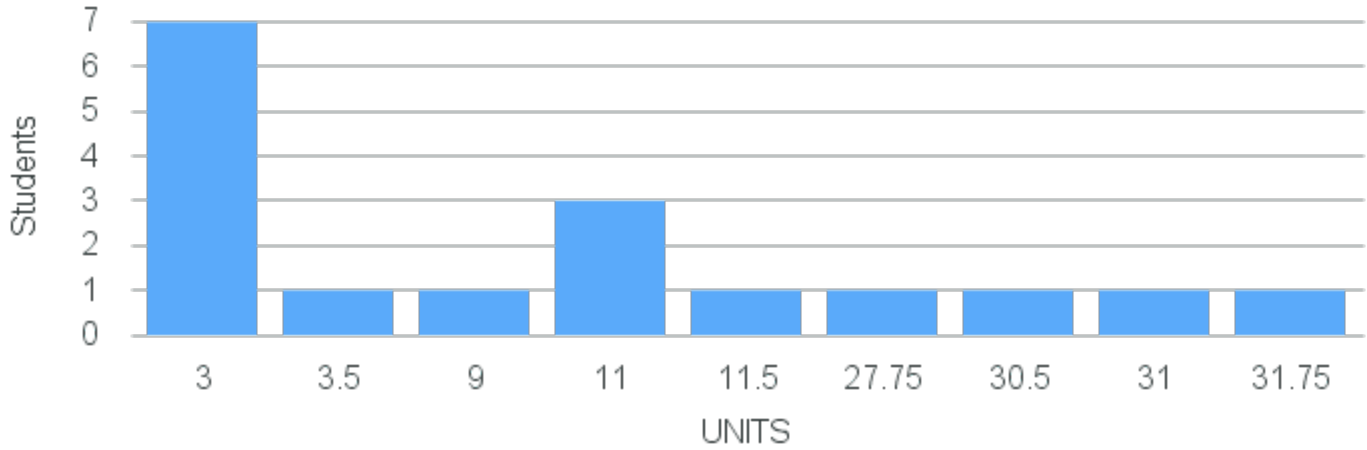

Course Placement Distribution for Spring 2024

CRN: 25150

Course ID: GY205
8811

Cross List:

Limit: 25

Earth, Oceans, Climate and Life through Time

Demand: 17

Reserved: 0

Waitlisted:

Department: Geology

Distribution by Units

Term	Block(s)	CRN	Course ID	See Also	Course Limit	Reserved	Unit Count	Units
Spring 2024	8	25150	GY205 8811		25	0	1	31.75
Spring 2024	8	25150	GY205 8811		25	0	1	31
Spring 2024	8	25150	GY205 8811		25	0	1	30.5
Spring 2024	8	25150	GY205 8811		25	0	1	27.75
Spring 2024	8	25150	GY205 8811		25	0	1	11.5
Spring 2024	8	25150	GY205 8811		25	0	3	11
Spring 2024	8	25150	GY205 8811		25	0	1	9
Spring 2024	8	25150	GY205 8811		25	0	1	3.5
Spring 2024	8	25150	GY205 8811		25	0	7	3