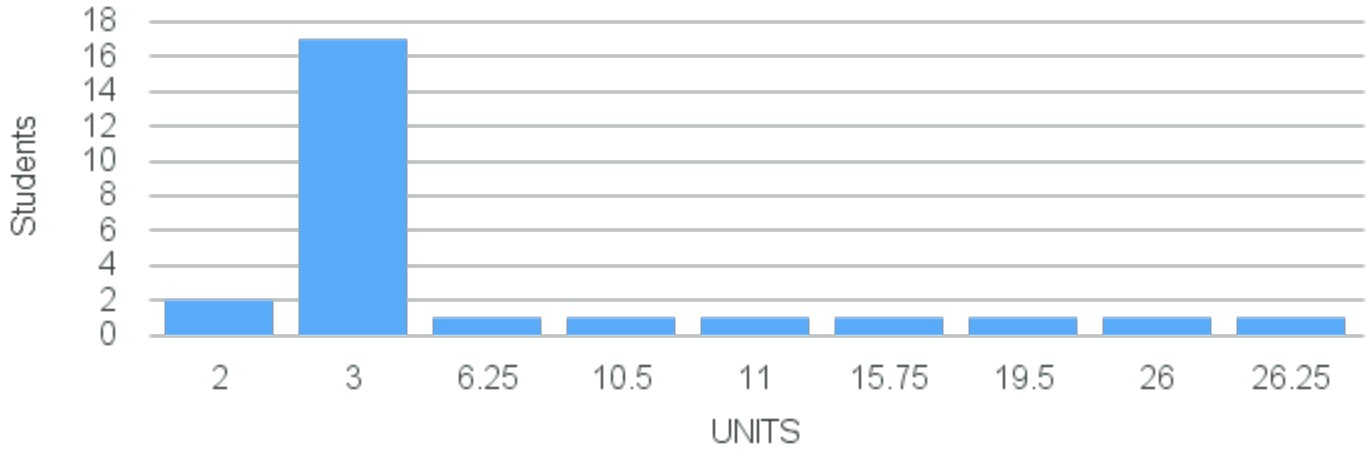

Course Placement Distribution for Spring 2024

CRN: 24819

Course ID: EV128
5511

Cross List:

Limit: 25

Introduction to Global Climate Change

Demand: 26

Reserved: 6

Waitlisted: 8

Department: Environmental Science

Min Units: 3

Distribution by Units

Term	Block(s)	CRN	Course ID	See Also	Course Limit	Reserved	Unit Count	Units
Spring 2024	5	24819	EV128 5511		25	6	1	26.25
Spring 2024	5	24819	EV128 5511		25	6	1	26
Spring 2024	5	24819	EV128 5511		25	6	1	19.5
Spring 2024	5	24819	EV128 5511		25	6	1	15.75
Spring 2024	5	24819	EV128 5511		25	6	1	11
Spring 2024	5	24819	EV128 5511		25	6	1	10.5
Spring 2024	5	24819	EV128 5511		25	6	1	6.25
Spring 2024	5	24819	EV128 5511		25	6	17	3
Spring 2024	5	24819	EV128 5511		25	6	2	2