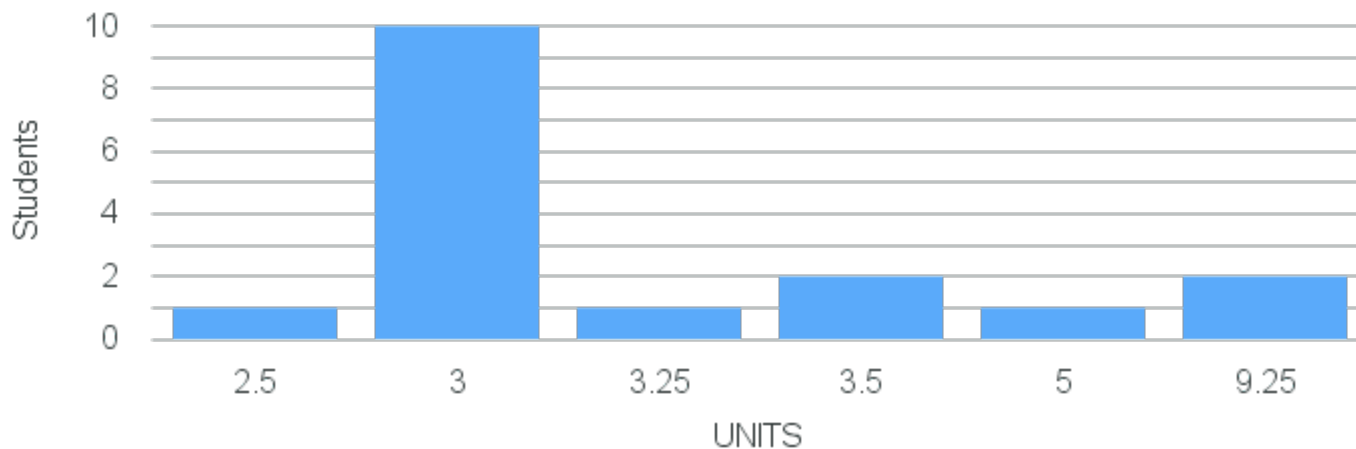

Course Placement Distribution for Spring 2024

CRN: 24850

Course ID: CH107
6611

Cross List:

Limit: 25

General Chemistry I

Demand: 17

Reserved: 0

Waitlisted:

Department: Chemistry & Biochemistry

Distribution by Units

Term	Block(s)	CRN	Course ID	See Also	Course Limit	Reserved	Unit Count	Units
Spring 2024	6	24850	CH107 6611		25	0	2	9.25
Spring 2024	6	24850	CH107 6611		25	0	1	5
Spring 2024	6	24850	CH107 6611		25	0	2	3.5
Spring 2024	6	24850	CH107 6611		25	0	1	3.25
Spring 2024	6	24850	CH107 6611		25	0	10	3
Spring 2024	6	24850	CH107 6611		25	0	1	2.5