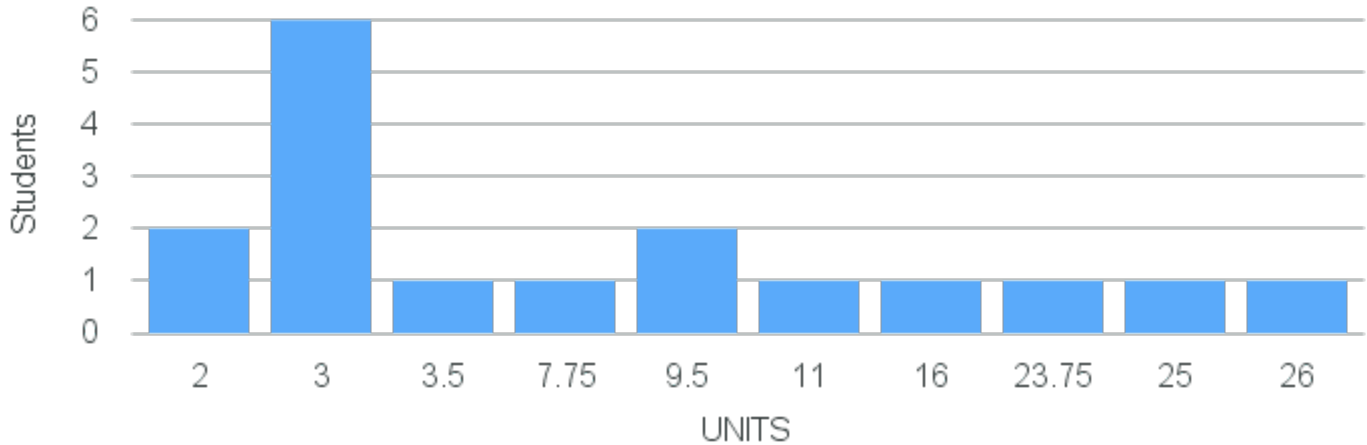

Course Placement Distribution for Spring 2024

CRN: 24667

Course ID: EC102
6611

Cross List:

Limit: 25

Principles of Macroeconomics

Demand: 17

Reserved: 0

Waitlisted:

Department: Economics & Business

Distribution by Units

Term	Block(s)	CRN	Course ID	See Also	Course Limit	Reserved	Unit Count	Units
Spring 2024	6	24667	EC102 6611		25	0	1	26
Spring 2024	6	24667	EC102 6611		25	0	1	25
Spring 2024	6	24667	EC102 6611		25	0	1	23.75
Spring 2024	6	24667	EC102 6611		25	0	1	16
Spring 2024	6	24667	EC102 6611		25	0	1	11
Spring 2024	6	24667	EC102 6611		25	0	2	9.5
Spring 2024	6	24667	EC102 6611		25	0	1	7.75
Spring 2024	6	24667	EC102 6611		25	0	1	3.5
Spring 2024	6	24667	EC102 6611		25	0	6	3
Spring 2024	6	24667	EC102 6611		25	0	2	2