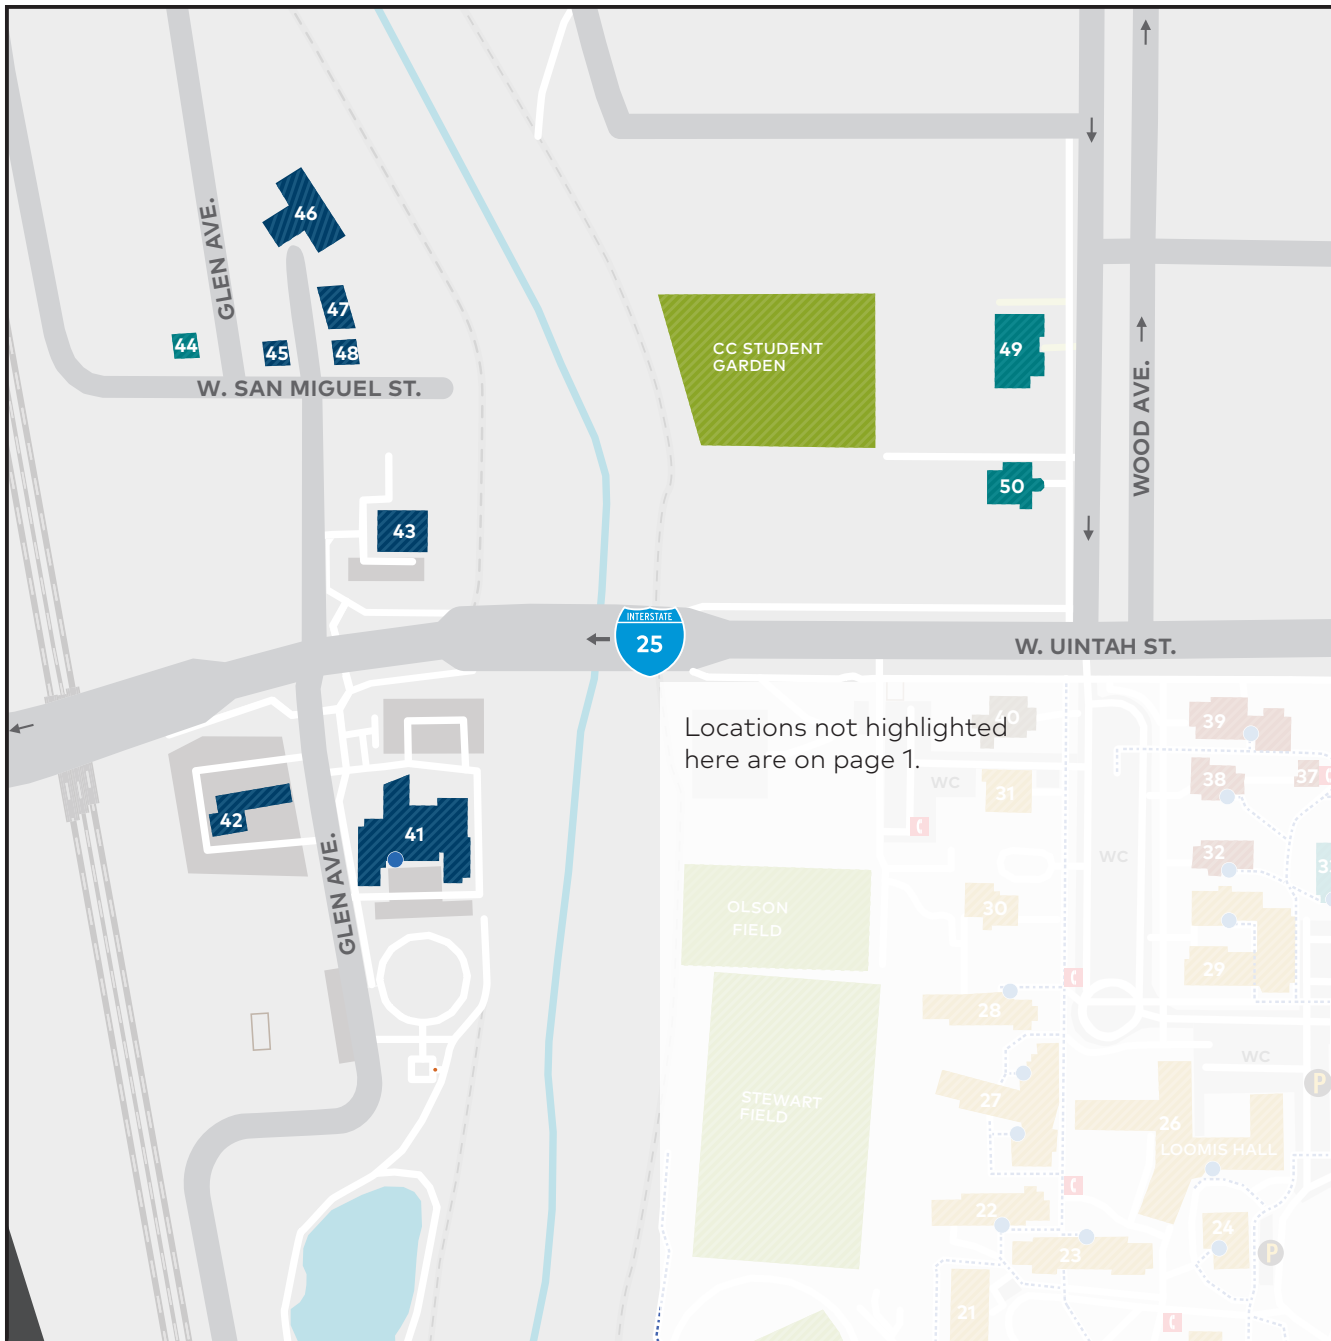

Campus Map

PRODUCED BY THE OFFICE
OF COMMUNICATIONS
Date: August 2021

FACILITIES & BUILDING SERVICES

- **Creekside Facility (46)** - Library Services
- **Facilities Grounds Shop (43)** - 230 W. Uintah St.
- **Facilities Mechanical Services Office (48)** - 232 W. San Miguel St.
- **Facilities Support Services (45)** - 240 W. San Miguel St.
- **Facilities Warehouse (47)** - 228 W. San Miguel St.
- **Sodexo Custodial Services (111)** - 818 N. Weber St.
- **Transportation Shop (42)** - 1144 N. Glen Ave.
- **Van Briggie Building (41)** - Facilities Services administration; Maintenance shops

ACADEMIC & ADMINISTRATIVE BUILDINGS

- **Stewart House (46)** - 1228 Wood Ave.
- **Undesignated college property (44, 50)**

CAMPUS GREENSPACE & SPORTS FIELDS

- CC Student Garden