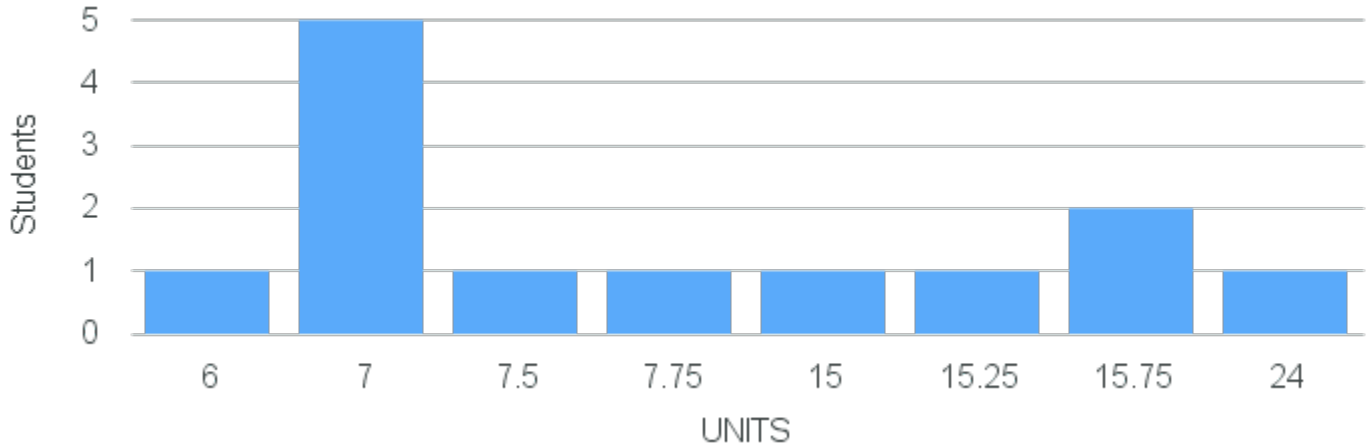

Course Placement Distribution for Fall 2023

CRN: 14629

Electronics

Department: Physics

Course ID: PC261 4411 Cross List:

Limit: 12

Demand: 13

Reserved: 0

Waitlisted: 1

Min Units: 7

Distribution by Units

Term	Block(s)	CRN	Course ID	See Also	Course Limit	Reserved	Unit Count	Units
Fall 2023	4	14629	PC261 4411		12	0	1	24
Fall 2023	4	14629	PC261 4411		12	0	2	15.75
Fall 2023	4	14629	PC261 4411		12	0	1	15.25
Fall 2023	4	14629	PC261 4411		12	0	1	15
Fall 2023	4	14629	PC261 4411		12	0	1	7.75
Fall 2023	4	14629	PC261 4411		12	0	1	7.5
Fall 2023	4	14629	PC261 4411		12	0	5	7
Fall 2023	4	14629	PC261 4411		12	0	1	6