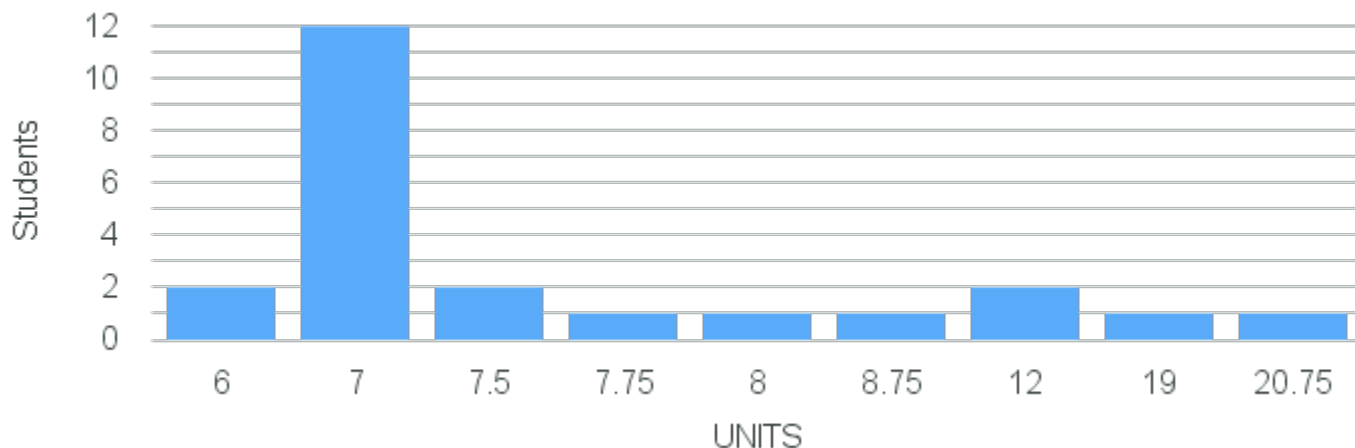

Course Placement Distribution for Fall 2023

CRN: 14778

Course ID: MB131 3311 Cross List:

Introduction to Molecular and Cellular Biology

Limit: 24

Demand: 23

Reserved: 4

Waitlisted: 3

Min Units: 7

Department: Molecular Biology

Distribution by Units

Term	Block(s)	CRN	Course ID	See Also	Course Limit	Reserved	Unit Count	Units
Fall 2023	3	14778	MB131 3311		24	4	1	20.75
Fall 2023	3	14778	MB131 3311		24	4	1	19
Fall 2023	3	14778	MB131 3311		24	4	2	12
Fall 2023	3	14778	MB131 3311		24	4	1	8.75
Fall 2023	3	14778	MB131 3311		24	4	1	8
Fall 2023	3	14778	MB131 3311		24	4	1	7.75
Fall 2023	3	14778	MB131 3311		24	4	2	7.5
Fall 2023	3	14778	MB131 3311		24	4	12	7
Fall 2023	3	14778	MB131 3311		24	4	2	6