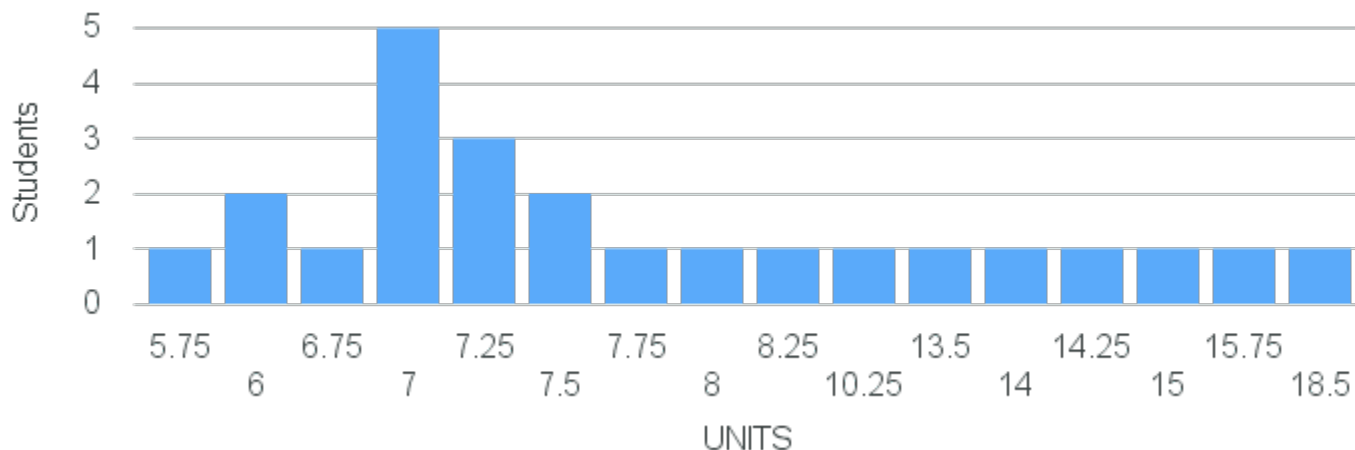

Course Placement Distribution for Fall 2023

CRN: 14719

Course ID: MB131 1111 Cross List:

Introduction to Molecular and Cellular Biology

Limit: 24

Demand: 24

Reserved: 0

Waitlisted:

Department: Molecular Biology

Distribution by Units

Term	Block(s)	CRN	Course ID	See Also	Course Limit	Reserved	Unit Count	Units
Fall 2023	1	14719	MB131 1111		24	0	1	18.5
Fall 2023	1	14719	MB131 1111		24	0	1	15.75
Fall 2023	1	14719	MB131 1111		24	0	1	15
Fall 2023	1	14719	MB131 1111		24	0	1	14.25
Fall 2023	1	14719	MB131 1111		24	0	1	14
Fall 2023	1	14719	MB131 1111		24	0	1	13.5
Fall 2023	1	14719	MB131 1111		24	0	1	10.25
Fall 2023	1	14719	MB131 1111		24	0	1	8.25
Fall 2023	1	14719	MB131 1111		24	0	1	8
Fall 2023	1	14719	MB131 1111		24	0	1	7.75
Fall 2023	1	14719	MB131 1111		24	0	2	7.5
Fall 2023	1	14719	MB131 1111		24	0	3	7.25
Fall	1	14719	MB131 1111		24	0	5	7