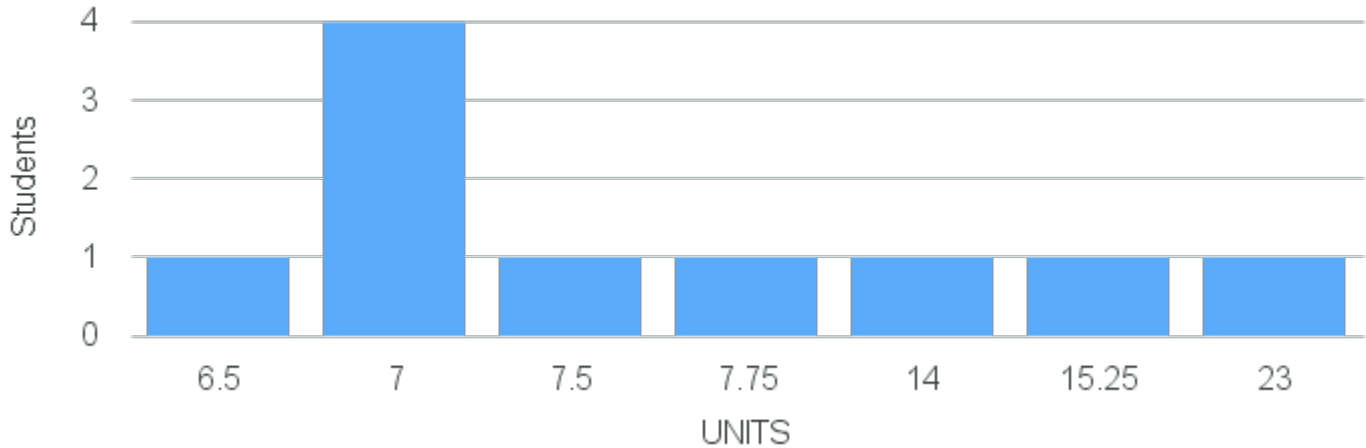

Course Placement Distribution for Fall 2023

CRN: 15033

Course ID: SP305 3311 Cross List:

Limit: 15

Cultural Context and Written Expression

Demand: 10

Reserved: 0

Waitlisted:

Department: Romance Languages

Distribution by Units

Term	Block(s)	CRN	Course ID	See Also	Course Limit	Reserved	Unit Count	Units
Fall 2023	3	15033	SP305 3311		15	0	1	23
Fall 2023	3	15033	SP305 3311		15	0	1	15.25
Fall 2023	3	15033	SP305 3311		15	0	1	14
Fall 2023	3	15033	SP305 3311		15	0	1	7.75
Fall 2023	3	15033	SP305 3311		15	0	1	7.5
Fall 2023	3	15033	SP305 3311		15	0	4	7
Fall 2023	3	15033	SP305 3311		15	0	1	6.5