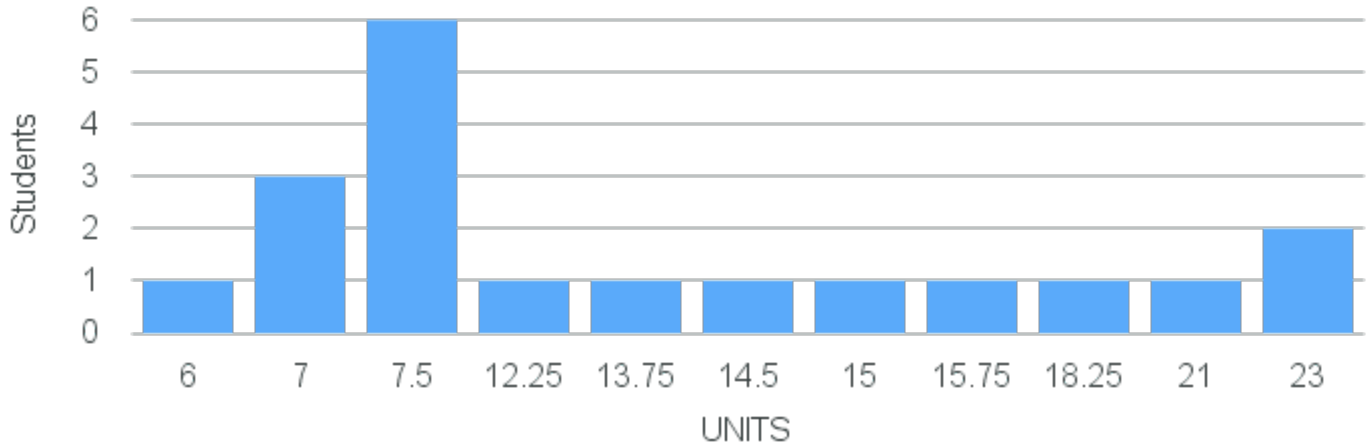

Course Placement Distribution for Fall 2023

CRN: 14915

Calculus 3

Course ID: MA204 3311 Cross List:

Limit: 25

Demand: 19

Reserved: 10

Waitlisted: 4

Department: Mathematics & Computer Science

Min Units: 7.5

Distribution by Units

Term	Block(s)	CRN	Course ID	See Also	Course Limit	Reserved	Unit Count	Units
Fall 2023	3	14915	MA204 3311		25	10	2	23
Fall 2023	3	14915	MA204 3311		25	10	1	21
Fall 2023	3	14915	MA204 3311		25	10	1	18.25
Fall 2023	3	14915	MA204 3311		25	10	1	15.75
Fall 2023	3	14915	MA204 3311		25	10	1	15
Fall 2023	3	14915	MA204 3311		25	10	1	14.5
Fall 2023	3	14915	MA204 3311		25	10	1	13.75
Fall 2023	3	14915	MA204 3311		25	10	1	12.25
Fall 2023	3	14915	MA204 3311		25	10	6	7.5
Fall 2023	3	14915	MA204 3311		25	10	3	7
Fall 2023	3	14915	MA204 3311		25	10	1	6