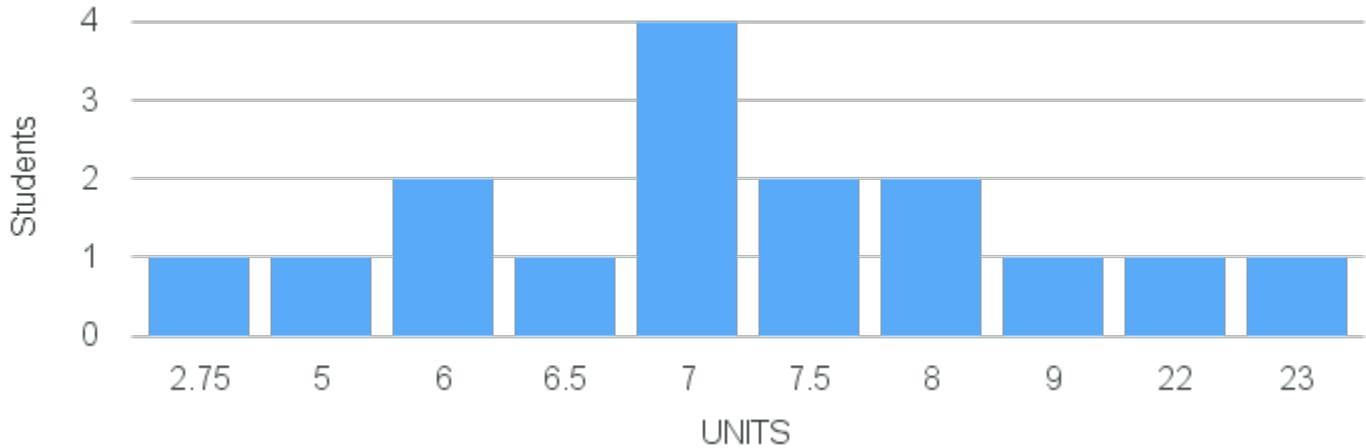

Course Placement Distribution for Fall 2023

CRN: 14584

Course ID: EC101 1111 Cross List:

Limit: 32

Principles of Microeconomics

Demand: 16

Reserved: 0

Waitlisted:

Department: Economics & Business

Distribution by Units

Term	Block(s)	CRN	Course ID	See Also	Course Limit	Reserved	Unit Count	Units
Fall 2023	1	14584	EC101 1111		32	0	1	23
Fall 2023	1	14584	EC101 1111		32	0	1	22
Fall 2023	1	14584	EC101 1111		32	0	1	9
Fall 2023	1	14584	EC101 1111		32	0	2	8
Fall 2023	1	14584	EC101 1111		32	0	2	7.5
Fall 2023	1	14584	EC101 1111		32	0	4	7
Fall 2023	1	14584	EC101 1111		32	0	1	6.5
Fall 2023	1	14584	EC101 1111		32	0	2	6
Fall 2023	1	14584	EC101 1111		32	0	1	5
Fall 2023	1	14584	EC101 1111		32	0	1	2.75