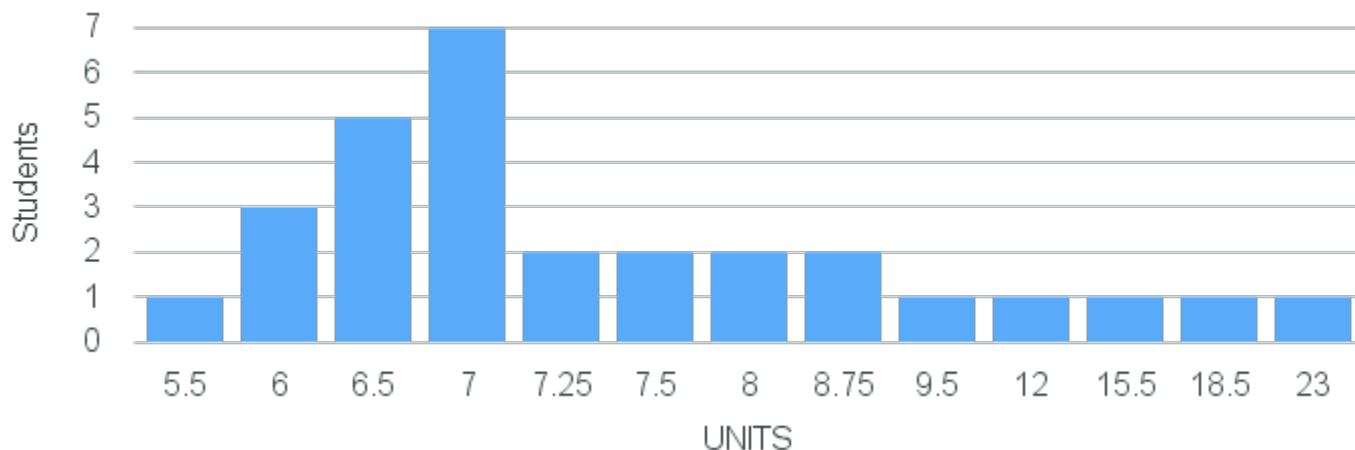

Course Placement Distribution for Fall 2023

CRN: 14813

General Chemistry II

Course ID: CH108 4411 Cross List:

Department: Chemistry & Biochemistry

Limit: 32

Demand: 29

Reserved: 24

Waitlisted: 21

Min Units: 8

Distribution by Units

Term	Block(s)	CRN	Course ID	See Also	Course Limit	Reserved	Unit Count	Units
Fall 2023	4	14813	CH108 4411		32	24	1	23
Fall 2023	4	14813	CH108 4411		32	24	1	18.5
Fall 2023	4	14813	CH108 4411		32	24	1	15.5
Fall 2023	4	14813	CH108 4411		32	24	1	12
Fall 2023	4	14813	CH108 4411		32	24	1	9.5
Fall 2023	4	14813	CH108 4411		32	24	2	8.75
Fall 2023	4	14813	CH108 4411		32	24	2	8
Fall 2023	4	14813	CH108 4411		32	24	2	7.5
Fall 2023	4	14813	CH108 4411		32	24	2	7.25
Fall 2023	4	14813	CH108 4411		32	24	7	7
Fall 2023	4	14813	CH108 4411		32	24	5	6.5
Fall 2023	4	14813	CH108 4411		32	24	3	6
Fall	4	14813	CH108 4411		32	24	1	5.5