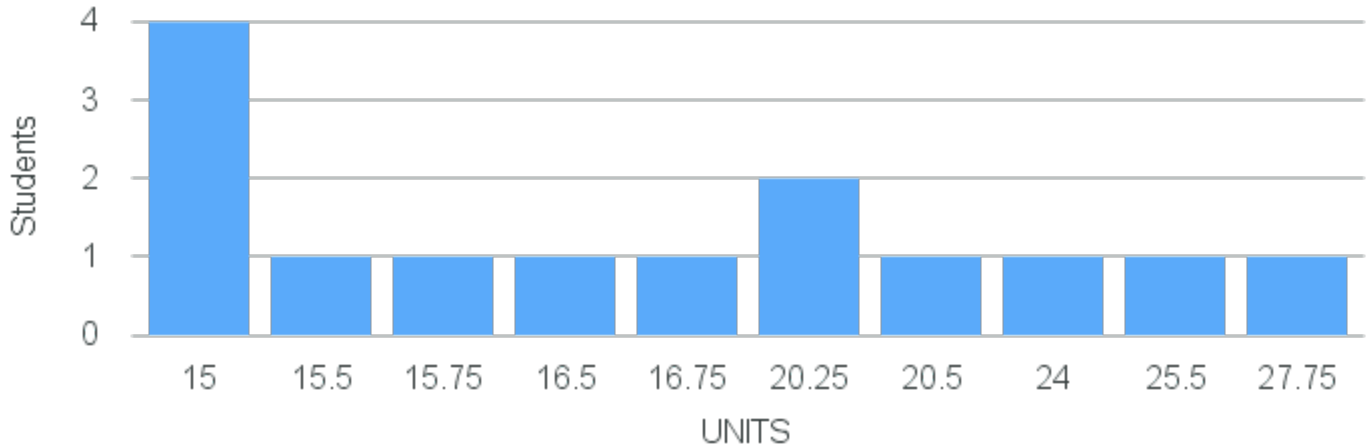

Course Placement Distribution for Fall 2023

CRN: 14937

Course ID: MA315 3311 Cross List:

Limit: 25

Ordinary Differential Equations

Demand: 14

Reserved: 0

Waitlisted:

Department: Mathematics & Computer Science

Distribution by Units

Term	Block(s)	CRN	Course ID	See Also	Course Limit	Reserved	Unit Count	Units
Fall 2023	3	14937	MA315 3311		25	0	1	27.75
Fall 2023	3	14937	MA315 3311		25	0	1	25.5
Fall 2023	3	14937	MA315 3311		25	0	1	24
Fall 2023	3	14937	MA315 3311		25	0	1	20.5
Fall 2023	3	14937	MA315 3311		25	0	2	20.25
Fall 2023	3	14937	MA315 3311		25	0	1	16.75
Fall 2023	3	14937	MA315 3311		25	0	1	16.5
Fall 2023	3	14937	MA315 3311		25	0	1	15.75
Fall 2023	3	14937	MA315 3311		25	0	1	15.5
Fall 2023	3	14937	MA315 3311		25	0	4	15