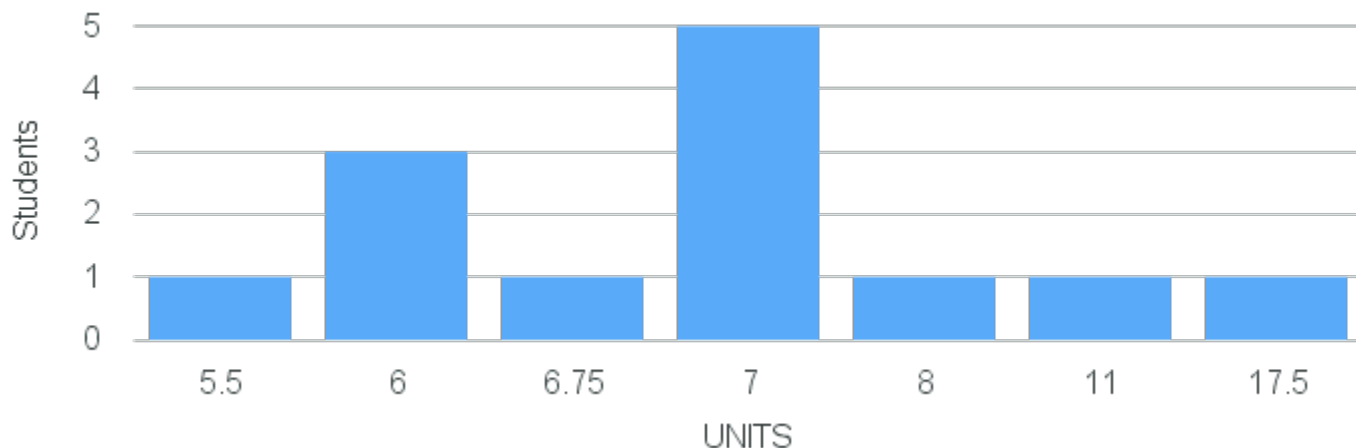

Course Placement Distribution for Fall 2023

CRN: 14523

Course ID: CH108 2211 Cross List:

Limit: 25

General Chemistry II

Demand: 13

Reserved: 5

Waitlisted:

Department: Chemistry & Biochemistry

Distribution by Units

Term	Block(s)	CRN	Course ID	See Also	Course Limit	Reserved	Unit Count	Units
Fall 2023	2	14523	CH108 2211		25	5	1	17.5
Fall 2023	2	14523	CH108 2211		25	5	1	11
Fall 2023	2	14523	CH108 2211		25	5	1	8
Fall 2023	2	14523	CH108 2211		25	5	5	7
Fall 2023	2	14523	CH108 2211		25	5	1	6.75
Fall 2023	2	14523	CH108 2211		25	5	3	6
Fall 2023	2	14523	CH108 2211		25	5	1	5.5