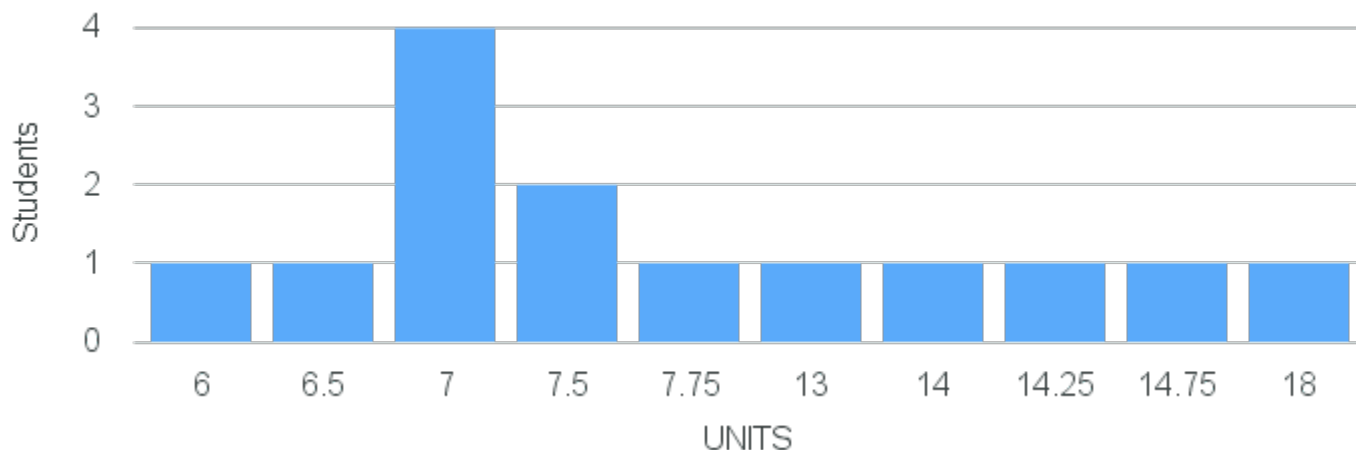

Course Placement Distribution for Fall 2023

CRN: 14779

Course ID: MB201 4411 Cross List:

Limit: 24

Laboratory in Molecular and Cellular Biology and Genetics

Demand: 14

Reserved: 4

Waitlisted:

Department: Molecular Biology

Distribution by Units

Term	Block(s)	CRN	Course ID	See Also	Course Limit	Reserved	Unit Count	Units
Fall 2023	4	14779	MB201 4411		24	4	1	18
Fall 2023	4	14779	MB201 4411		24	4	1	14.75
Fall 2023	4	14779	MB201 4411		24	4	1	14.25
Fall 2023	4	14779	MB201 4411		24	4	1	14
Fall 2023	4	14779	MB201 4411		24	4	1	13
Fall 2023	4	14779	MB201 4411		24	4	1	7.75
Fall 2023	4	14779	MB201 4411		24	4	2	7.5
Fall 2023	4	14779	MB201 4411		24	4	4	7
Fall 2023	4	14779	MB201 4411		24	4	1	6.5
Fall 2023	4	14779	MB201 4411		24	4	1	6