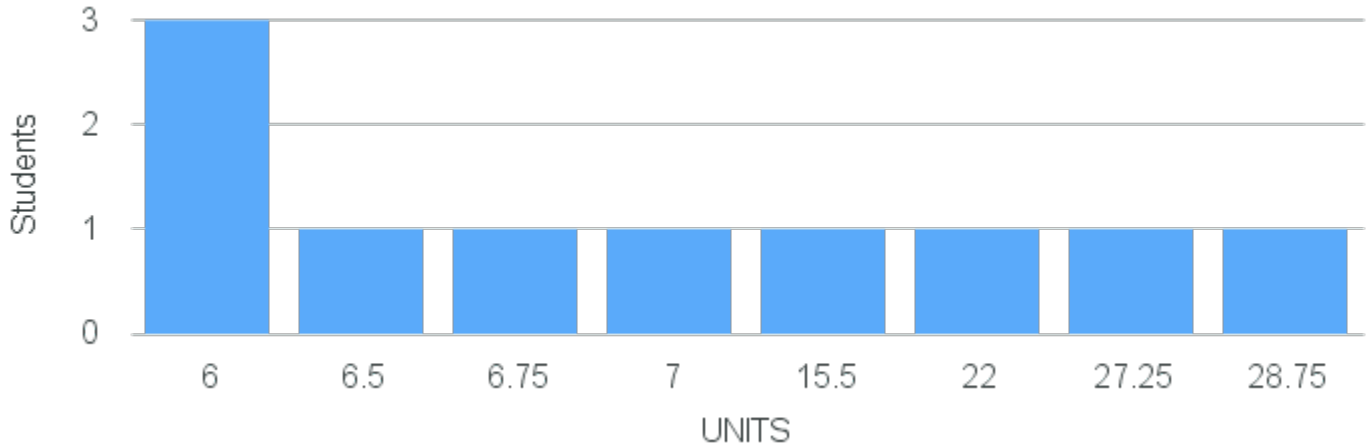

Course Placement Distribution for Fall 2023

CRN: 14500

Course ID: FM312 4411 Cross List:

Limit: 16

Documentary Form and Filmmaking

Demand: 10

Reserved: 0

Waitlisted:

Department: Film and New Media Studies

Distribution by Units

Term	Block(s)	CRN	Course ID	See Also	Course Limit	Reserved	Unit Count	Units
Fall 2023	4	14500	FM312 4411		16	0	1	28.75
Fall 2023	4	14500	FM312 4411		16	0	1	27.25
Fall 2023	4	14500	FM312 4411		16	0	1	22
Fall 2023	4	14500	FM312 4411		16	0	1	15.5
Fall 2023	4	14500	FM312 4411		16	0	1	7
Fall 2023	4	14500	FM312 4411		16	0	1	6.75
Fall 2023	4	14500	FM312 4411		16	0	1	6.5
Fall 2023	4	14500	FM312 4411		16	0	3	6