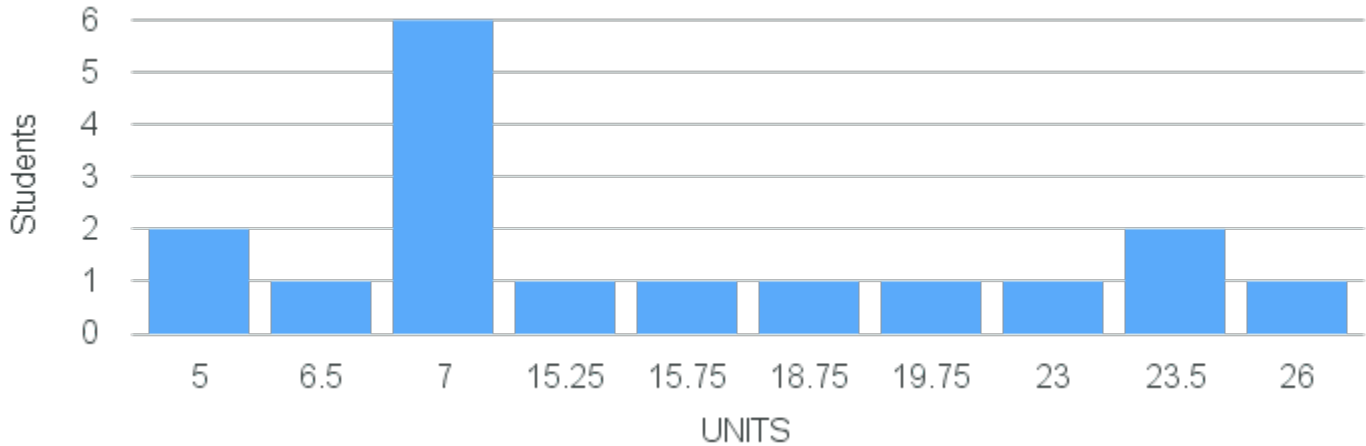

Course Placement Distribution for Fall 2023

CRN: 15076

Course ID: GY140 2211 Cross List:

Limit: 25

Introduction to Earth Systems

Demand: 17

Reserved: 0

Waitlisted:

Department: Geology

Distribution by Units

Term	Block(s)	CRN	Course ID	See Also	Course Limit	Reserved	Unit Count	Units
Fall 2023	2	15076	GY140 2211		25	0	1	26
Fall 2023	2	15076	GY140 2211		25	0	2	23.5
Fall 2023	2	15076	GY140 2211		25	0	1	23
Fall 2023	2	15076	GY140 2211		25	0	1	19.75
Fall 2023	2	15076	GY140 2211		25	0	1	18.75
Fall 2023	2	15076	GY140 2211		25	0	1	15.75
Fall 2023	2	15076	GY140 2211		25	0	1	15.25
Fall 2023	2	15076	GY140 2211		25	0	6	7
Fall 2023	2	15076	GY140 2211		25	0	1	6.5
Fall 2023	2	15076	GY140 2211		25	0	2	5