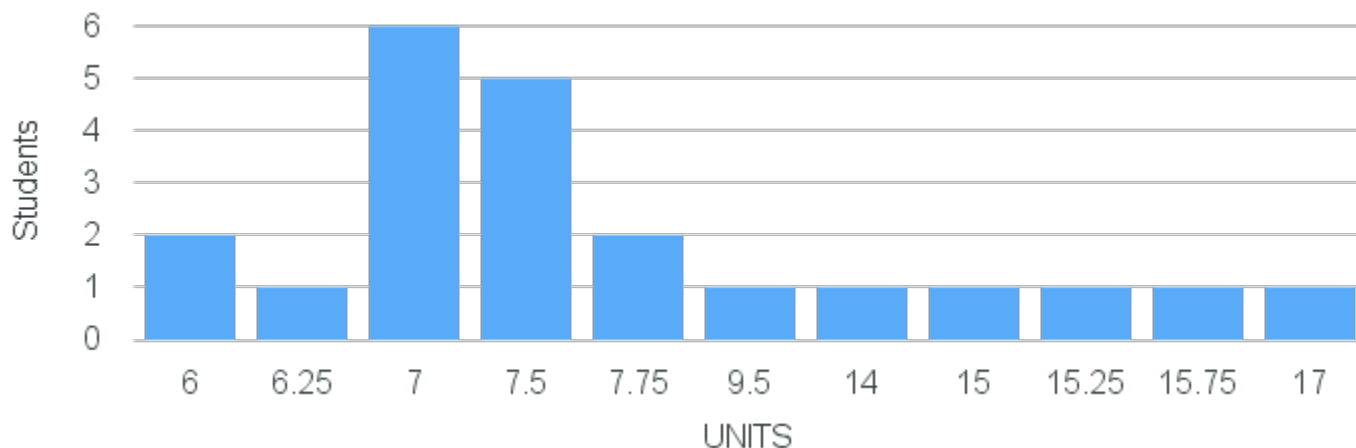

Course Placement Distribution for Fall 2023

CRN: 14625

Course ID: PC251 3311 Cross List:

Limit: 32

Introductory Modern Physics

Demand: 22

Reserved: 0

Waitlisted:

Department: Physics

Distribution by Units

Term	Block(s)	CRN	Course ID	See Also	Course Limit	Reserved	Unit Count	Units
Fall 2023	3	14625	PC251 3311		32	0	1	17
Fall 2023	3	14625	PC251 3311		32	0	1	15.75
Fall 2023	3	14625	PC251 3311		32	0	1	15.25
Fall 2023	3	14625	PC251 3311		32	0	1	15
Fall 2023	3	14625	PC251 3311		32	0	1	14
Fall 2023	3	14625	PC251 3311		32	0	1	9.5
Fall 2023	3	14625	PC251 3311		32	0	2	7.75
Fall 2023	3	14625	PC251 3311		32	0	5	7.5
Fall 2023	3	14625	PC251 3311		32	0	6	7
Fall 2023	3	14625	PC251 3311		32	0	1	6.25
Fall 2023	3	14625	PC251 3311		32	0	2	6