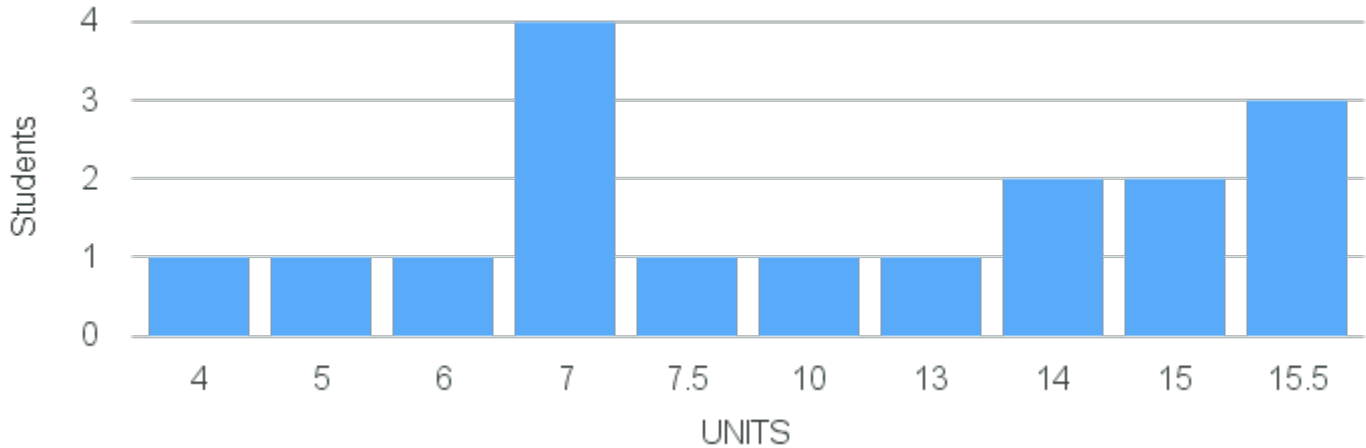

Course Placement Distribution for Fall 2023

CRN: 14585

Course ID: EC301 2211 Cross List:

Microeconomic Theory

Limit: 25

Demand: 17

Reserved: 0

Waitlisted:

Department: Economics & Business

Distribution by Units

Term	Block(s)	CRN	Course ID	See Also	Course Limit	Reserved	Unit Count	Units
Fall 2023	2	14585	EC301 2211		25	0	3	15.5
Fall 2023	2	14585	EC301 2211		25	0	2	15
Fall 2023	2	14585	EC301 2211		25	0	2	14
Fall 2023	2	14585	EC301 2211		25	0	1	13
Fall 2023	2	14585	EC301 2211		25	0	1	10
Fall 2023	2	14585	EC301 2211		25	0	1	7.5
Fall 2023	2	14585	EC301 2211		25	0	4	7
Fall 2023	2	14585	EC301 2211		25	0	1	6
Fall 2023	2	14585	EC301 2211		25	0	1	5
Fall 2023	2	14585	EC301 2211		25	0	1	4