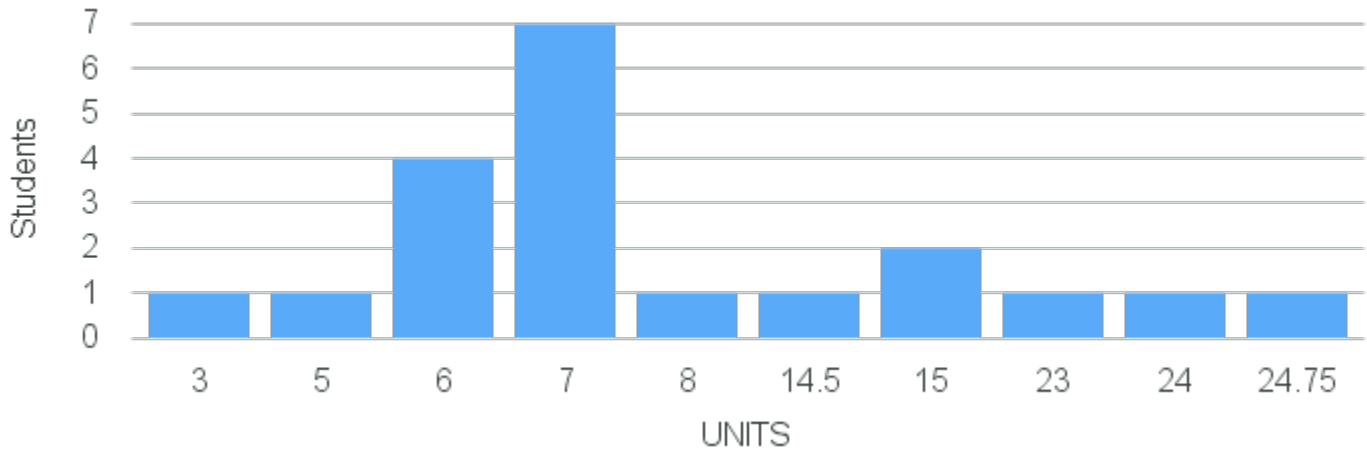

Course Placement Distribution for Fall 2023

CRN: 15257

Course ID: BU225 2211 Cross List:

Limit: 25

Intermediate Topics in Business: Entrepreneurial Marketing

Demand: 20

Reserved: 0

Waitlisted:

Department: Economics & Business

Distribution by Units

Term	Block(s)	CRN	Course ID	See Also	Course Limit	Reserved	Unit Count	Units
Fall 2023	2	15257	BU225 2211		25	0	1	24.75
Fall 2023	2	15257	BU225 2211		25	0	1	24
Fall 2023	2	15257	BU225 2211		25	0	1	23
Fall 2023	2	15257	BU225 2211		25	0	2	15
Fall 2023	2	15257	BU225 2211		25	0	1	14.5
Fall 2023	2	15257	BU225 2211		25	0	1	8
Fall 2023	2	15257	BU225 2211		25	0	7	7
Fall 2023	2	15257	BU225 2211		25	0	4	6
Fall 2023	2	15257	BU225 2211		25	0	1	5
Fall 2023	2	15257	BU225 2211		25	0	1	3