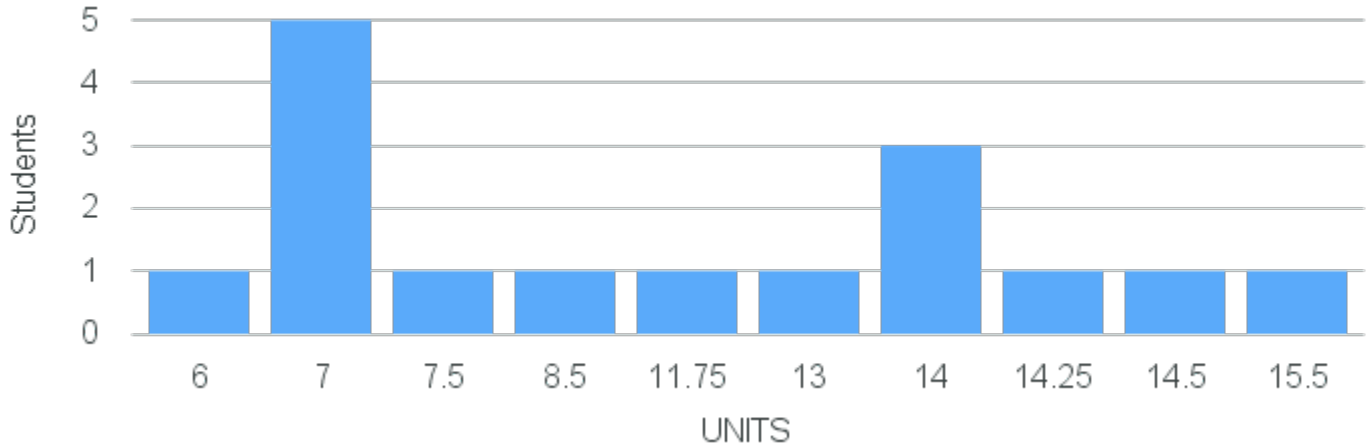

Course Placement Distribution for Fall 2023

CRN: 14595

Course ID: EC302 2211 Cross List:

Limit: 25

Macroeconomic Theory

Demand: 16

Reserved: 0

Waitlisted:

Department: Economics & Business

Distribution by Units

Term	Block(s)	CRN	Course ID	See Also	Course Limit	Reserved	Unit Count	Units
Fall 2023	2	14595	EC302 2211		25	0	1	15.5
Fall 2023	2	14595	EC302 2211		25	0	1	14.5
Fall 2023	2	14595	EC302 2211		25	0	1	14.25
Fall 2023	2	14595	EC302 2211		25	0	3	14
Fall 2023	2	14595	EC302 2211		25	0	1	13
Fall 2023	2	14595	EC302 2211		25	0	1	11.75
Fall 2023	2	14595	EC302 2211		25	0	1	8.5
Fall 2023	2	14595	EC302 2211		25	0	1	7.5
Fall 2023	2	14595	EC302 2211		25	0	5	7
Fall 2023	2	14595	EC302 2211		25	0	1	6