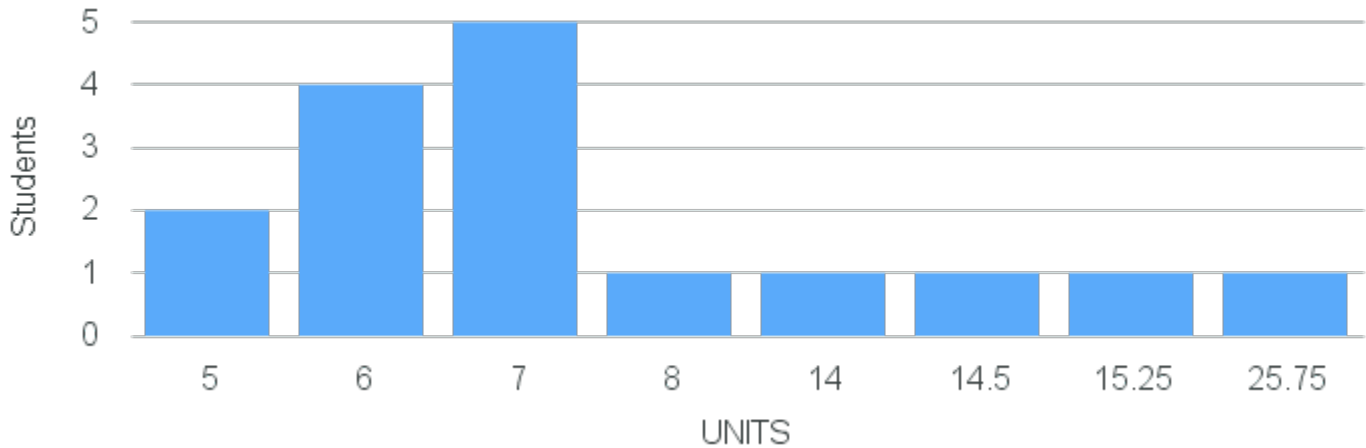

Course Placement Distribution for Fall 2023

CRN: 14818

Course ID: EN221 3311 Cross List:

Limit: 25

Introduction to Poetry

Demand: 16

Reserved: 5

Waitlisted:

Department: English

Distribution by Units

Term	Block(s)	CRN	Course ID	See Also	Course Limit	Reserved	Unit Count	Units
Fall 2023	3	14818	EN221 3311		25	5	1	25.75
Fall 2023	3	14818	EN221 3311		25	5	1	15.25
Fall 2023	3	14818	EN221 3311		25	5	1	14.5
Fall 2023	3	14818	EN221 3311		25	5	1	14
Fall 2023	3	14818	EN221 3311		25	5	1	8
Fall 2023	3	14818	EN221 3311		25	5	5	7
Fall 2023	3	14818	EN221 3311		25	5	4	6
Fall 2023	3	14818	EN221 3311		25	5	2	5