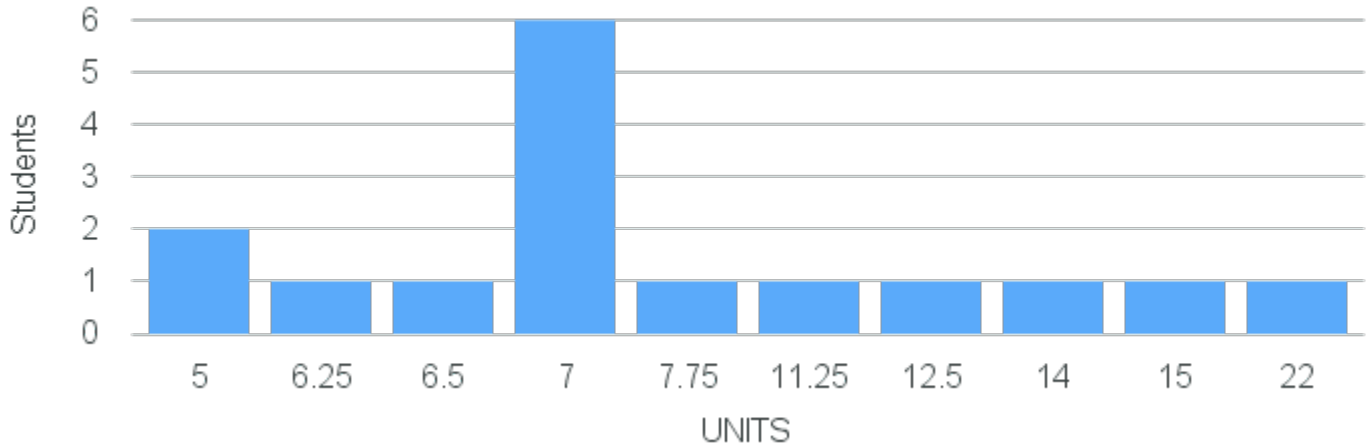

Course Placement Distribution for Fall 2023

CRN: 14596

Course ID: EC102 1111 Cross List:

Limit: 32

Principles of Macroeconomics

Demand: 16

Reserved: 0

Waitlisted:

Department: Economics & Business

Distribution by Units

Term	Block(s)	CRN	Course ID	See Also	Course Limit	Reserved	Unit Count	Units
Fall 2023	1	14596	EC102 1111		32	0	1	22
Fall 2023	1	14596	EC102 1111		32	0	1	15
Fall 2023	1	14596	EC102 1111		32	0	1	14
Fall 2023	1	14596	EC102 1111		32	0	1	12.5
Fall 2023	1	14596	EC102 1111		32	0	1	11.25
Fall 2023	1	14596	EC102 1111		32	0	1	7.75
Fall 2023	1	14596	EC102 1111		32	0	6	7
Fall 2023	1	14596	EC102 1111		32	0	1	6.5
Fall 2023	1	14596	EC102 1111		32	0	1	6.25
Fall 2023	1	14596	EC102 1111		32	0	2	5